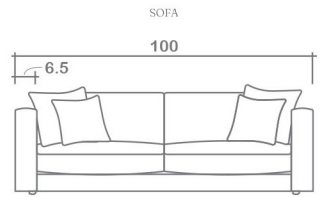

# SUGGESTIONS & SPECS

**Back:** Loose

**Back Pillows:**

Box band, top stitch, feather/fibre fill

**Body:** Top stitch

**Seat Cushions:**

Box band, top stitched, 7.5" thick foam  
core wrapped w/feather/fibre blend

**Suspension Seat:**

Webbing | Back: Webbing

**Toss Pillows:**

20" x 20", 24" x 24". simple,  
feather/fibre blend fill inserts, zipper

Visit [vangoghdesigns.com](http://vangoghdesigns.com) for more sectional suggestions.