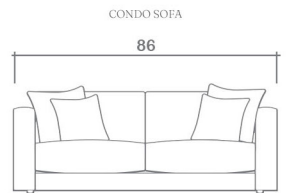

# SUGGESTIONS & SPECS

**Back:** Loose

**Back Pillows:**

Box band, top stitch, feather/fibre fill

**Body:** Top stitch

**Seat Cushions:**

Box band, top stitched, 7.5" thick foam  
core wrapped w/feather/fibre blend

**Suspension Seat:**

Webbing | Back: Webbing

**Toss Pillows:**

20" x 20", 24" x 24". simple,  
feather/fibre blend fill inserts, zipper

Visit [vangoghdesigns.com](http://vangoghdesigns.com) for more sectional suggestions.