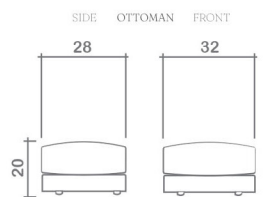

# SUGGESTIONS & SPECS

**Back:** Loose

**Back Pillows:**

Box band, top stitch, feather/fibre fill

**Body:** Top stitch

**Seat Cushions:**

Box band, top stitched, 7.5" thick foam  
core wrapped w/feather/fibre blend

**Suspension Seat:**

Webbing | Back: Webbing

**Toss Pillows:**

20" x 20", 24" x 24". simple,  
feather/fibre blend fill inserts, zipper

Visit [vangoghdesigns.com](http://vangoghdesigns.com) for more sectional suggestions.