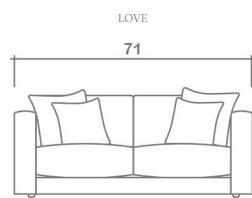

# SUGGESTIONS & SPECS

**Back:** Loose

**Back Pillows:**

Box band, top stitch, feather/fibre fill

**Body:** Top stitch

**Seat Cushions:**

Box band, top stitched, 7.5" thick foam  
core wrapped w/feather/fibre blend

**Suspension Seat:**

Webbing | Back: Webbing

**Toss Pillows:**

20" x 20", 24" x 24". simple,  
feather/fibre blend fill inserts, zipper

Visit [vangoghdesigns.com](http://vangoghdesigns.com) for more sectional suggestions.