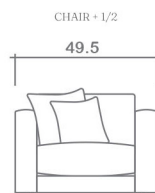

# SUGGESTIONS & SPECS

**Back:** Loose

**Back Pillows:**

Box band, top stitch, feather/fibre fill

**Body:** Top stitch

**Seat Cushions:**

Box band, top stitched, 7.5" thick foam  
core wrapped w/feather/fibre blend

**Suspension Seat:**

Webbing | Back: Webbing

**Toss Pillows:**

20" x 20", 24" x 24". simple,  
feather/fibre blend fill inserts, zipper

Visit [vangoghdesigns.com](http://vangoghdesigns.com) for more sectional suggestions.