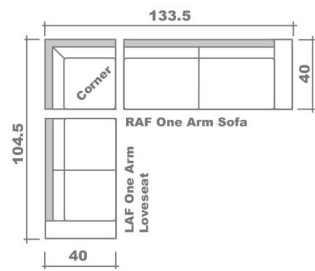

# SUGGESTIONS & SPECS

**Back:** Loose

**Back Pillows:**

Box band, top stitch, feather/fibre fill

**Body:** Top stitch

**Seat Cushions:**

Box band, top stitched, 7.5" thick foam  
core wrapped w/feather/fibre blend

**Suspension Seat:**

Webbing | Back: Webbing

**Toss Pillows:**

20" x 20", 24" x 24". simple,  
feather/fibre blend fill inserts, zipper

Visit [vangoghdesigns.com](http://vangoghdesigns.com) for more sectional suggestions.