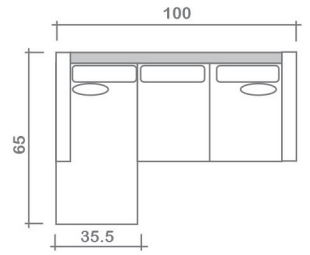

# SUGGESTIONS & SPECS

**Back:** Loose

**Back Pillows:**

Box band, top stitch, feather/fibre fill

**Body:** Top stitch

**Seat Cushions:**

Box band, top stitched, 7.5" thick foam  
core wrapped w/feather/fibre blend

**Suspension Seat:**

Webbing | Back: Webbing

**Toss Pillows:**

20" x 20", 24" x 24". simple,  
feather/fibre blend fill inserts, zipper

Visit [vangoghdesigns.com](http://vangoghdesigns.com) for more sectional suggestions.