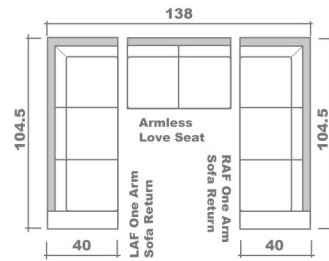

# SUGGESTIONS & SPECS

**Back:** Loose

**Back Pillows:**

Box band, top stitch, feather/fibre fill

**Body:** Top stitch

**Seat Cushions:**

Box band, top stitched, 7.5" thick foam  
core wrapped w/feather/fibre blend

**Suspension Seat:**

Webbing | Back: Webbing

**Toss Pillows:**

20" x 20", 24" x 24". simple,  
feather/fibre blend fill inserts, zipper

Visit [vangoghdesigns.com](http://vangoghdesigns.com) for more sectional suggestions.