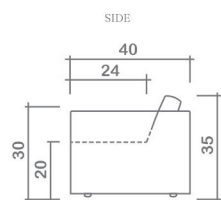

# SUGGESTIONS & SPECS

**Back:** Loose

**Back Pillows:**

Box band, top stitch, feather/fibre fill

**Body:** Top stitch

**Seat Cushions:**

Box band, top stitched, 7.5" thick foam  
core wrapped w/feather/fibre blend

**Suspension Seat:**

Webbing | Back: Webbing

**Toss Pillows:**

20" x 20", 24" x 24". simple,  
feather/fibre blend fill inserts, zipper

Visit [vangoghdesigns.com](http://vangoghdesigns.com) for more sectional suggestions.