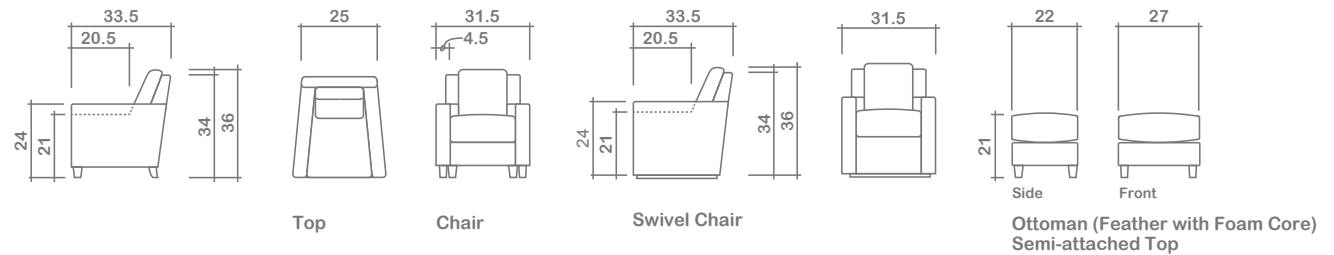

Tessa Chair

Arms Detachable: No

No other items available in this style

GENERAL INFORMATION:

- *dye-lot of the actual fabric and the swatch may not be exact match
- *no zipper/inserts in fibre filled toss pillows
- *overall dimensions may vary +/- 1"
- *see fabric swatch for exact colour

SPECIFICATIONS:

- Back:** Loose
- Back pillow:** Box band, top stitch, feather/fibre fill
- Body:** Arms double top stitch
- Seat Cushion:** Box band, top stitch, 8" thick (foam core w/ feather/fibre wrap)
- Suspension:** Seat: Springs | Back: Webbing
- Ottoman:** Top stitch, foam core w/ feather/fibre wrap - semi-attached