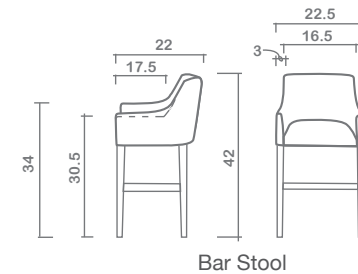

Tait Stool

No other items available in this style

GENERAL INFORMATION:

- *dye-lot of the actual fabric and the swatch may not be exact match
- *overall dimensions may vary +/- 1"
- *see fabric swatch for exact colour

SPECIFICATIONS

- **Back:** Tight
- **Seat Cushion:** Tight, 2.5" thick foam
- **Suspension:** Seat: Webbing | Back: Webbing

LEG:

Tait Frame - unfinished

*Stains available:
black, dark, walnut,
light, antique grey