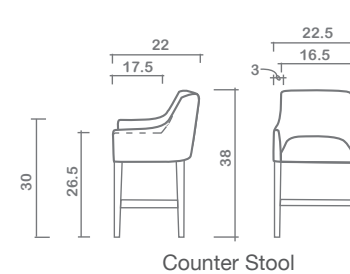

Tait Stool

No other items available in this style

GENERAL INFORMATION:

- *dye-lot of the actual fabric and the swatch may not be exact match
- *overall dimensions may vary +/- 1"
- *see fabric swatch for exact colour

SPECIFICATIONS

- **Back:** Tight
- **Seat Cushion:** Tight, 2.5" thick foam
- **Suspension:** Seat: Webbing | Back: Webbing

LEG:

Tait Frame - unfinished

*Stains available:
black, dark, walnut,
light, antique grey