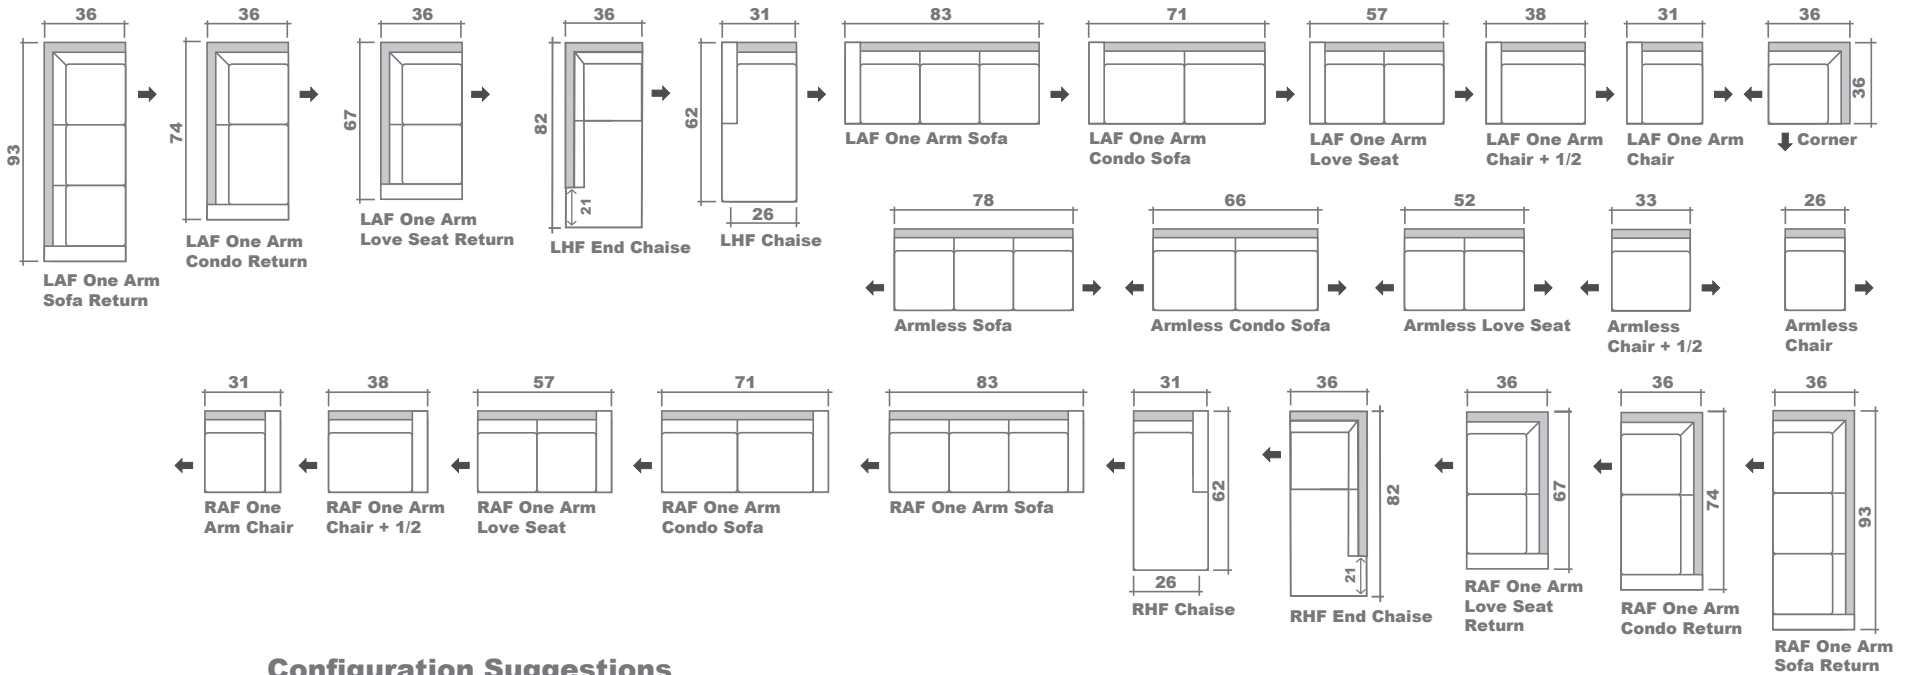

## Configuration Suggestions

### GENERAL INFORMATION:

- \*dye-lot of the actual fabric and the swatch may not be exact match
- \*no zipper/inserts in fibre filled toss pillows

- \*overall dimensions may vary +/- 1"
- \*see fabric swatch for exact colour