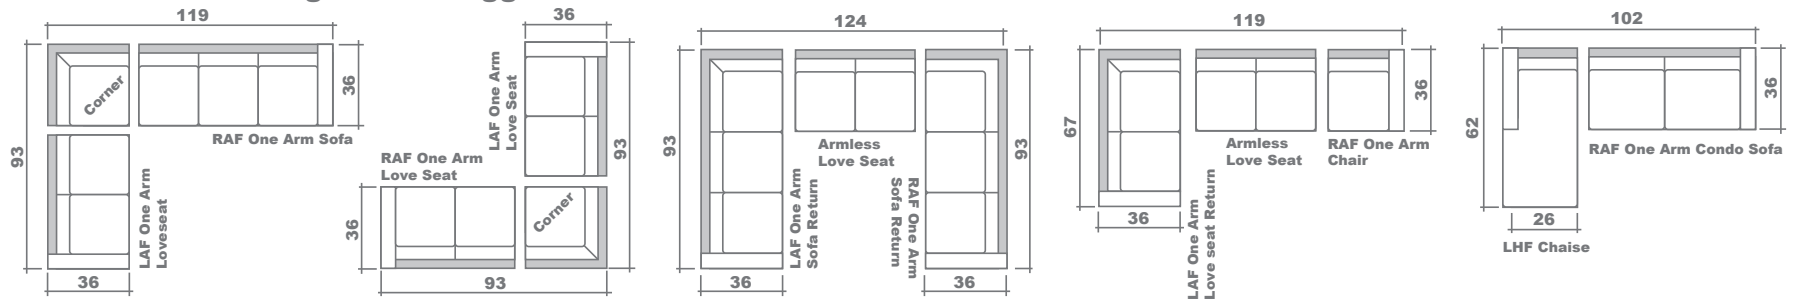

### GENERAL INFORMATION:

- \*dye-lot of the actual fabric and the swatch may not be exact match
- \*no zipper/inserts in fibre filled toss pillows

- \*overall dimensions may vary +/- 1"
- \*see fabric swatch for exact colour