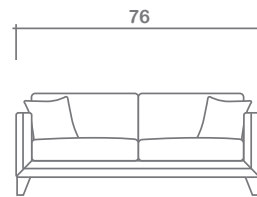

Sutton Collection

Sofa

Condo Sofa

Loveseat

Chair + 1/2

Chair

Ottoman

Arms Detachable: No

Sofa Beds Available: No

GENERAL INFORMATION:

- *dye-lot of the actual fabric and the swatch may not be exact match
- *no zipper/inserts in fibre filled toss pillows
- *overall dimensions may vary +/- 1"
- *see fabric swatch for exact colour

SPECIFICATIONS:

- Back:** Loose
- Back Pillows:** Box piped
- Body:** Piping on arms & deck plate
- Seat Cushions:** Box band, piped, 6" thick foam w/ poly wrap
- Suspension:** Seat: Springs | Back: Webbing
- Toss Pillows:** 18"x18", piped, fibre fill