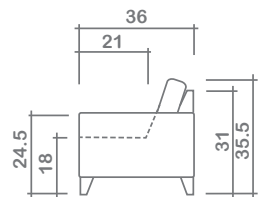

Sutton Collection

Sofa