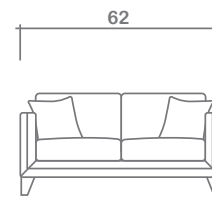

Sutton Collection

Sofa

Condo Sofa

Loveseat

Chair + 1/2

Chair

Ottoman

Arms Detachable: No

SPECIFICATIONS:

- Back:** Loose
- Back Pillows:** Box piped
- Body:** Piping on arms & deck plate
- Seat Cushions:** Box band, piped, 6" thick foam w/ poly wrap
- Suspension:** Seat: Springs | Back: Webbing
- Toss Pillows:** 18"x18", piped, fibre fill