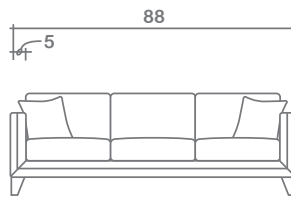

Sutton Collection

Sofa

Condo Sofa

Loveseat

Chair + 1/2

Chair

Ottoman

Arms Detachable: No

Sofa Beds Available: No

GENERAL INFORMATION:

- *dye-lot of the actual fabric and the swatch may not be exact match
- *no zipper/inserts in fibre filled toss pillows
- *overall dimensions may vary +/- 1"
- *see fabric swatch for exact colour

SPECIFICATIONS:

- Back:** Loose
- Back Pillows:** Box piped
- Body:** Piping on arms & deck plate
- Seat Cushions:** Box band, piped, 6" thick foam w/ poly wrap
- Suspension:** Seat: Springs | Back: Webbing
- Toss Pillows:** 18"x18", piped, fibre fill