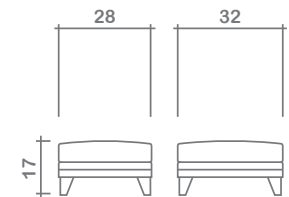

Sutton Collection

Sofa

Condo Sofa

Loveseat

Chair + 1/2

Chair

Ottoman

Arms Detachable: No

Sofa Beds Available: No

GENERAL INFORMATION:

- *dye-lot of the actual fabric and the swatch may not be exact match
- *no zipper/inserts in fibre filled toss pillows
- *overall dimensions may vary +/- 1"
- *see fabric swatch for exact colour

SPECIFICATIONS:

- Back:** Loose
- Back Pillows:** Box piped
- Body:** Piping on arms & deck plate
- Seat Cushions:** Box band, piped, 6" thick foam w/ poly wrap
- Suspension:** Seat: Springs | Back: Webbing
- Toss Pillows:** 18"x18", piped, fibre fill