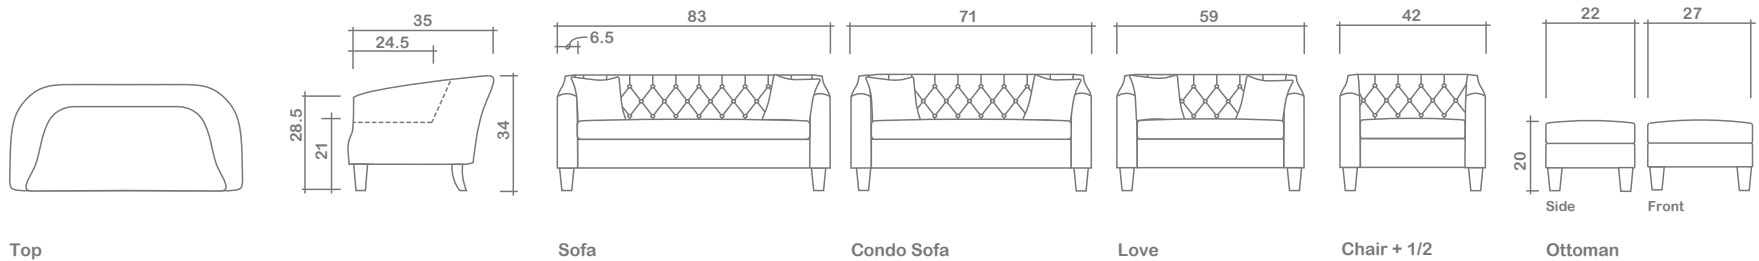

## Storm Collection

**Arms Detachable:** No

**Chairs Not Available**

**Sofa Beds Available:** No

**GENERAL INFORMATION:**

- \*dye-lot of the actual fabric and the swatch may not be exact match
- \*no zipper/inserts in fibre filled toss pillows
- \*overall dimensions may vary +/- 1"
- \*see fabric swatch for exact colour

**SPECIFICATIONS:**

- Back:** Tight, deep diamond tufted buttons, SF-38, CSF-35, LS-29, C5-20
- Body:** Simple stitch
- Seat:** Box band, piped, 4" thick crown foam core wrapped w/ double polyester in pouch
- Suspension:** Seat: Springs | Back: Springs
- Toss Pillows:** 18" x 18", simple, fibre fill

**LEG:**

- Front: McKenna Dark
- Back: 6.5" Back Dark
- Ottoman: McKenna Dark