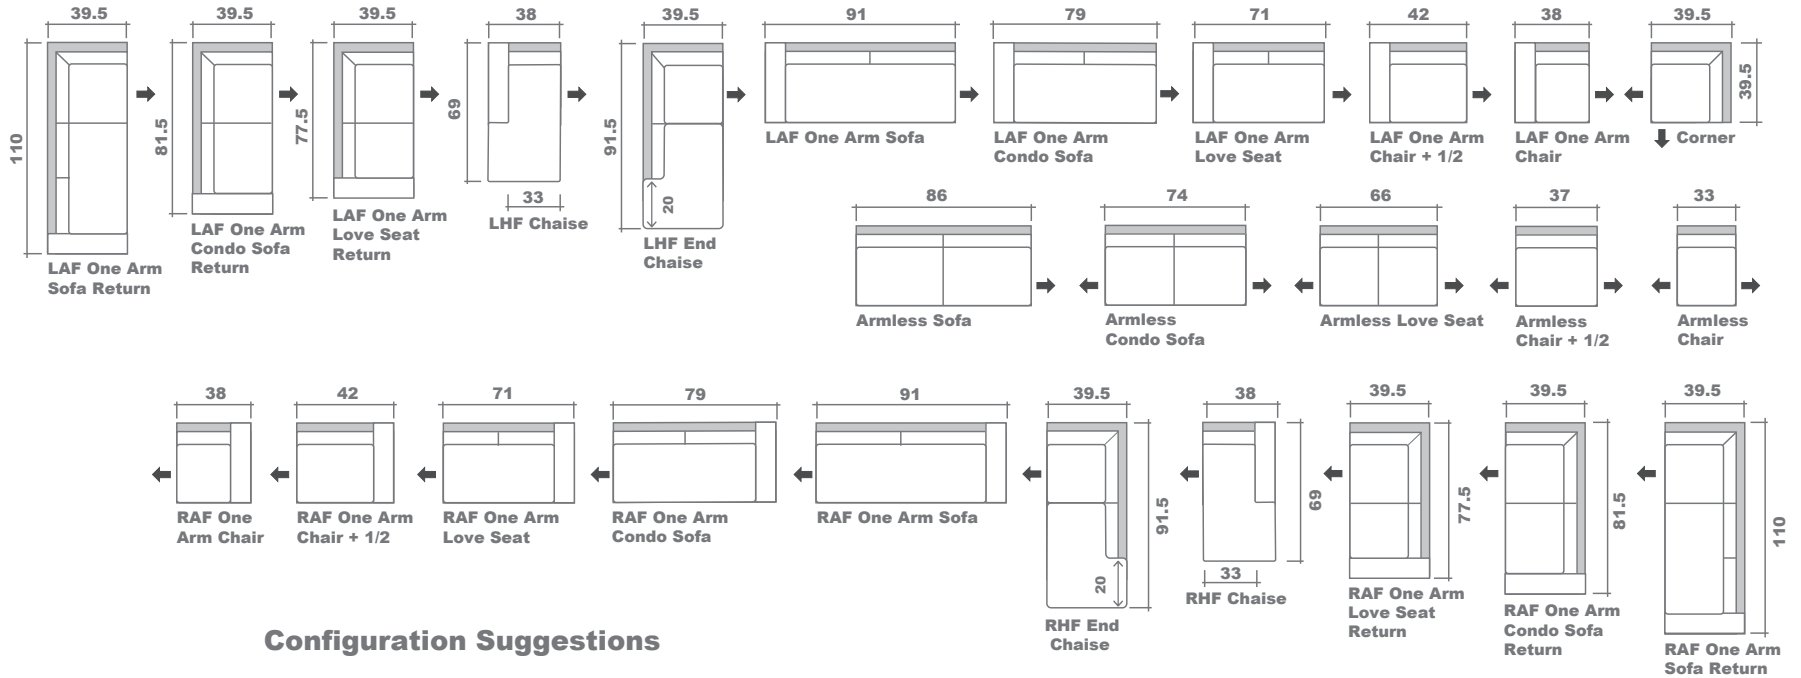

Stirling Sectional Planner

Configuration Suggestions

GENERAL INFORMATION:

*dye-lot of the actual fabric and the swatch may not be exact match
 *no zipper/inserts in fibre filled toss pillows

*overall dimensions may vary +/- 1"
 *see fabric swatch for exact colour