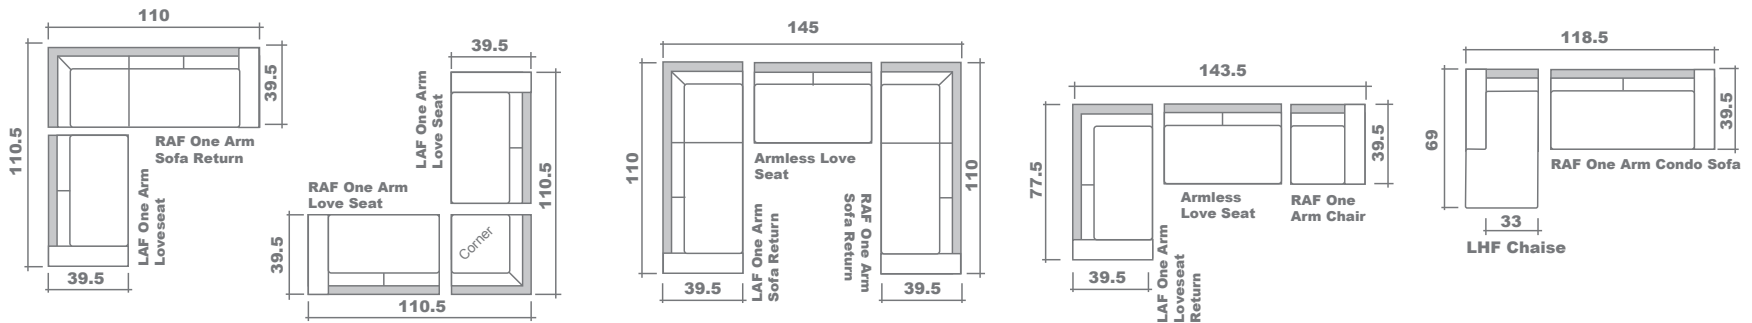

Stirling Sectional Planner

Configuration Suggestions

GENERAL INFORMATION:

*dye-lot of the actual fabric and the swatch may not be exact match
 *no zipper/inserts in fibre filled toss pillows

*overall dimensions may vary +/- 1"
 *see fabric swatch for exact colour