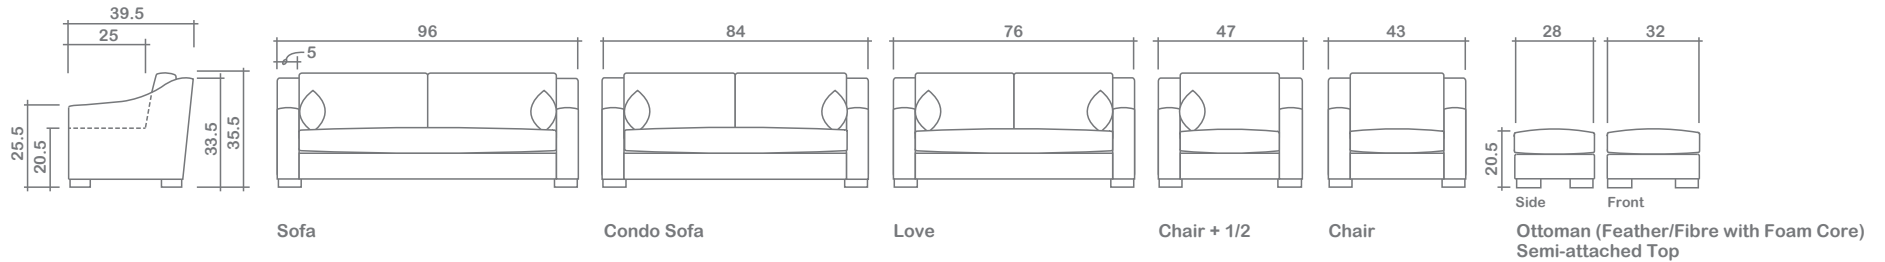

Stirling Collection

Top
 Sofa Chaise w/ Reversible Ottoman

Arms Detachable: No

See Stirling Sectional Planner for more components

Sofa Beds Available: Yes (Dimensions vary to accommodate bed mechanism)

GENERAL INFORMATION:

- *dye-lot of the actual fabric and the swatch may not be exact match
- *no zipper/inserts in fibre filled toss pillows
- *overall dimensions may vary +/- 1"
- *see fabric swatch for exact colour

SPECIFICATIONS:

- Back:** Loose
- Back Pillows:** Box band, top stitch, feather/fibre blend
- Body:** Top stitch on arms
- Seat Cushions:** Box band, top stitch, 5" thick foam core w/ feather/fibre blend wrap
- Suspension:** Seat: Springs | Back: Webbing
- Toss Pillows:** Kidney, 20" x 10", simple, feather fill

SOFABEDS:

- Overall height, seat height & arm height increases by 2"
- Seat depth decreases by 4"
- Overall depth of sofabed increases approximately 53" when opened

LEG:

Uptown Dark