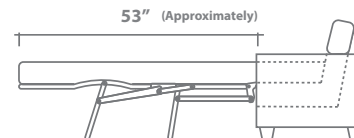

Stirling Collection

Top
 Sofa Chaise w/ Reversible Ottoman

Arms Detachable: No

See Stirling Sectional Planner for more components

Sofa Beds Available: Yes (Dimensions vary to accommodate bed mechanism)

GENERAL INFORMATION:

- *dye-lot of the actual fabric and the swatch may not be exact match
- *no zipper/inserts in fibre filled toss pillows
- *overall dimensions may vary +/- 1"
- *see fabric swatch for exact colour

SPECIFICATIONS:

- Back:** Loose
- Back Pillows:** Box band, top stitch, feather/fibre blend
- Body:** Top stitch on arms
- Seat Cushions:** Box band, top stitch, 5" thick foam core w/ feather/fibre blend wrap
- Suspension:** Seat: Springs | Back: Webbing
- Toss Pillows:** Kidney, 20" x 10", simple, feather fill

SOFABEDS:

- Overall height, seat height & arm height increases by 2"
- Seat depth decreases by 4"
- Overall depth of sofabed increases approximately 53" when opened

LEG:

Uptown Dark