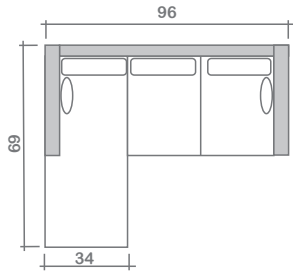

Stirling Collection

Top
 Sofa Chaise w/ Reversible Ottoman

Arms Detachable: No

See Stirling Sectional Planner for more components

Sofa Beds Available: Yes (Dimensions vary to accommodate bed mechanism)

GENERAL INFORMATION:

- *dye-lot of the actual fabric and the swatch may not be exact match
- *no zipper/inserts in fibre filled toss pillows
- *overall dimensions may vary +/- 1"
- *see fabric swatch for exact colour

SPECIFICATIONS:

- Back:** Loose
- Back Pillows:** Box band, top stitch, feather/fibre blend
- Body:** Top stitch on arms
- Seat Cushions:** Box band, top stitch, 5" thick foam core w/ feather/fibre blend wrap
- Suspension:** Seat: Springs | Back: Webbing
- Toss Pillows:** Kidney, 20" x 10", simple, feather fill

SOFABEDS:

- Overall height, seat height & arm height increases by 2"
- Seat depth decreases by 4"
- Overall depth of sofabed increases approximately 53" when opened

LEG:

Uptown Dark