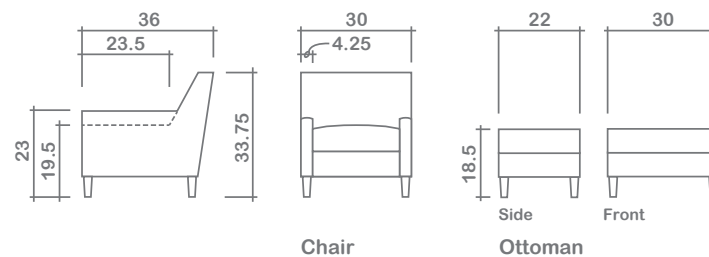

## Sophie Chair

**Arms Detachable:** No

**No other items available in this style**

**GENERAL INFORMATION:**

- \*dye-lot of the actual fabric and the swatch may not be exact match
- \*no zipper/inserts in fibre filled toss pillows
- \*overall dimensions may vary +/- 1"
- \*see fabric swatch for exact colour

**SPECIFICATIONS:**

- Back:** Tight
- Body Piping:** Outside arm
- Seat Cushion:** Box band, simple, 7" thick Foam w/ polyester fibre wrap
- Suspension:** Seat: Springs | Back: Webbing

**LEG:**

Moe Dark