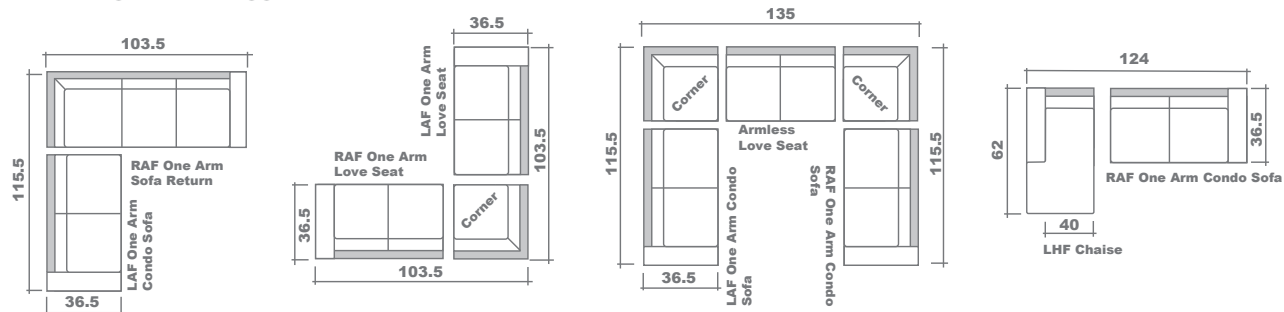

Sooke Sectional Planner

Configuration Suggestions

GENERAL INFORMATION:

- *dye-lot of the actual fabric and the swatch may not be exact match
- *no zipper/inserts in fibre filled toss pillows

- *overall dimensions may vary +/- 1"
- *see fabric swatch for exact colour