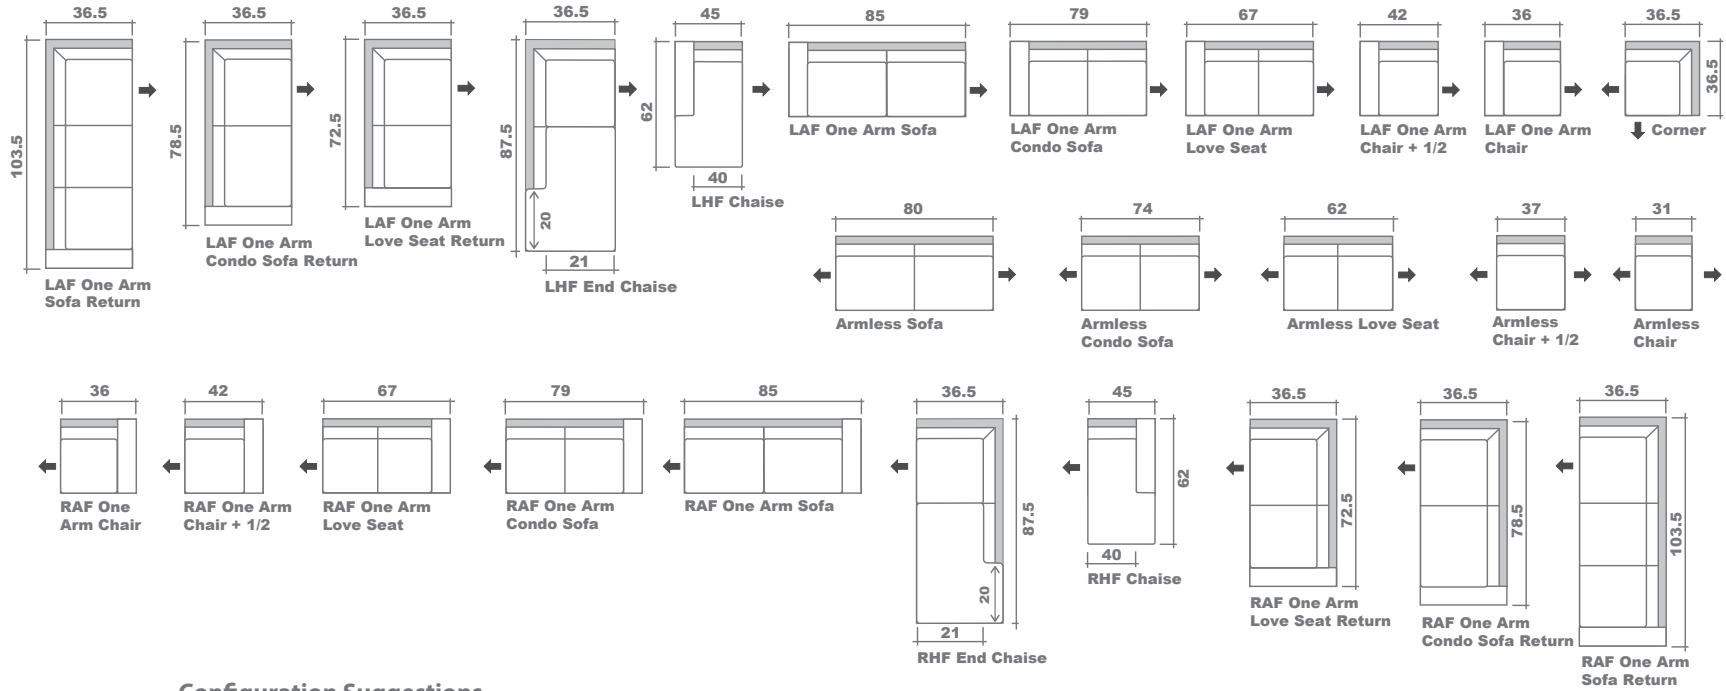

Sooke Sectional Planner

Configuration Suggestions

GENERAL INFORMATION:

- *dye-lot of the actual fabric and the swatch may not be exact match
- *no zipper/inserts in fibre filled toss pillows

- *overall dimensions may vary +/- 1"
- *see fabric swatch for exact colour