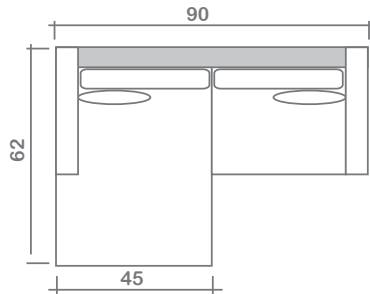

Sooke Collection

Top
 Sofa Chaise w/ Reversible Ottoman

Arms Detachable: No

See Sooke Sectional Planner for more components

Sofa Beds Available: No

GENERAL INFORMATION:

- *dye-lot of the actual fabric and the swatch may not be exact match
- *no zipper/inserts in fibre filled toss pillows
- *overall dimensions may vary +/- 1"
- *see fabric swatch for exact colour

SPECIFICATIONS:

- Back:** Loose
- Back Pillows:** Knife edge, feather/fibre blend
- Body:** Arms - top stitch
- Seat Cushions:** Box band, top stitch, 5" thick foam core with feather/fibre blend wrap
- Suspension:** Seat: Webbing | Back: Webbing
- Toss Pillows:** 18" x 18", simple, feather/fibre blend fill inserts

LEG:

Sleek 6" Chrome