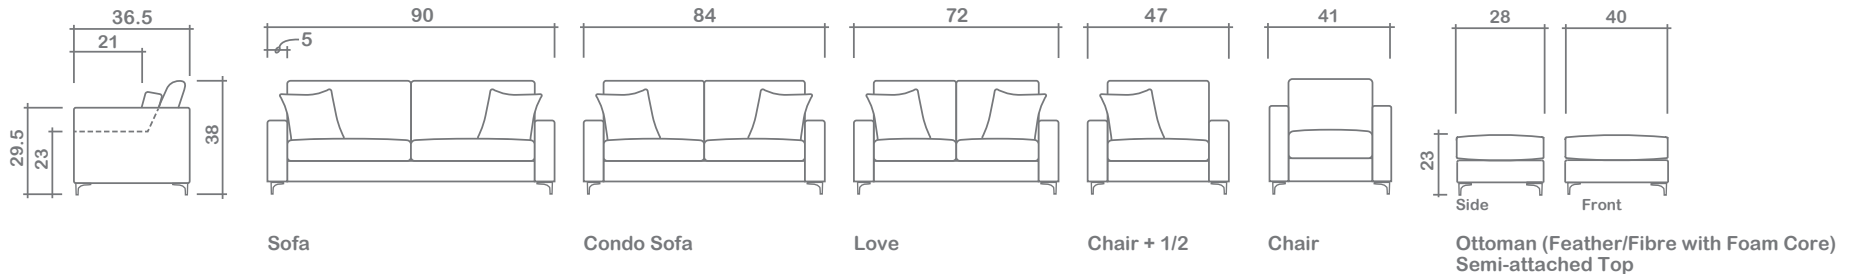

Sooke Collection

Top
 Sofa Chaise w/ Reversible Ottoman

Arms Detachable: No

See Sooke Sectional Planner for more components

Sofa Beds Available: No

GENERAL INFORMATION:

- *dye-lot of the actual fabric and the swatch may not be exact match
- *no zipper/inserts in fibre filled toss pillows
- *overall dimensions may vary +/- 1"
- *see fabric swatch for exact colour

SPECIFICATIONS:

- Back:** Loose
- Back Pillows:** Knife edge, feather/fibre blend
- Body:** Arms - top stitch
- Seat Cushions:** Box band, top stitch, 5" thick foam core with feather/fibre blend wrap
- Suspension:** Seat: Webbing | Back: Webbing
- Toss Pillows:** 18" x 18", simple, feather/fibre blend fill inserts

LEG:

Sleek 6" Chrome