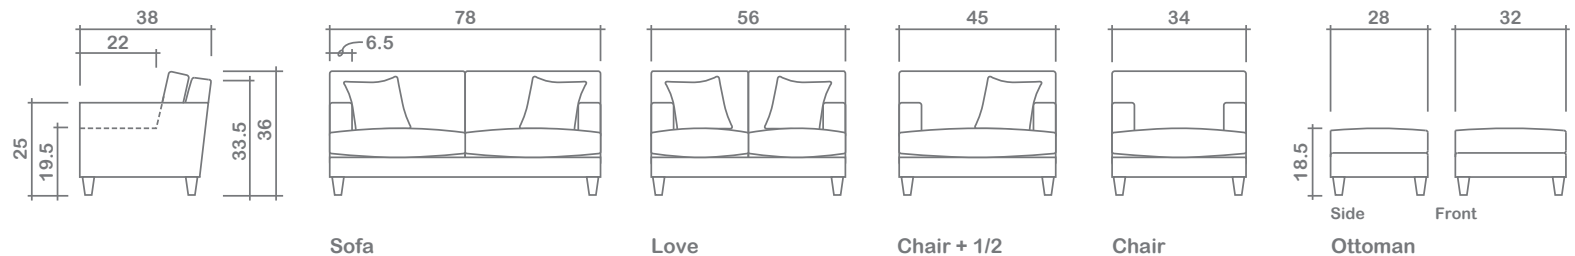

Soho Collection

Arms Detachable: No

Sofa Beds Available: No

GENERAL INFORMATION:

- *dye-lot of the actual fabric and the swatch may not be exact match
- *no zipper/inserts in fibre filled toss pillows
- *overall dimensions may vary +/- 1"
- *see fabric swatch for exact colour

SPECIFICATIONS:

- Back:** Loose
- Back Pillows:** Box band, T-Lug, piped, fibre fill
- Body Piping:** Arms & kickplate
- Seat Cushions:** Box band, T-Lug, piped, 7" thick Foam w/ polyester fibre wrap
- Suspension:** Seat: Springs | Back: Webbing
- Toss Pillows:** Piped, 18" X 18", fibre fill