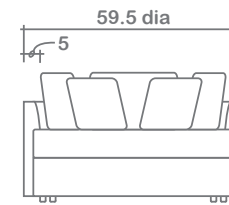

Snuggle Chair

Chair