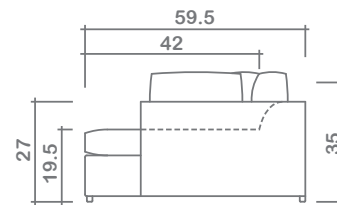

Snuggle Chair

Chair

Ottoman

Arms Detachable: No

No other items available in this style

GENERAL INFORMATION:

- *dye-lot of the actual fabric and the swatch may not be exact match
- *no zipper/inserts in fibre filled toss pillows
- *overall dimensions may vary +/- 1"
- *see fabric swatch for exact colour

SPECIFICATIONS:

- Back:** Loose
- Back Pillows:** Knife edge, pleats, fibre fill
- Body:** Simple stitch
- Seat Cushion:** Box band, simple, 6.5" thick Foam w/ polyester fibre wrap
- Suspension:** Seat: Webbing | Back: Springs
- Toss Pillows:** Simple, 16" X 16", fibre fill

LEG:

1 1/2" Plastic