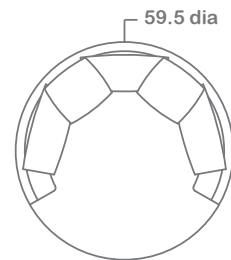

Snuggle Chair

Chair

Ottoman

Arms Detachable: No

No other items available in this style

GENERAL INFORMATION:

- *dye-lot of the actual fabric and the swatch may not be exact match
- *no zipper/inserts in fibre filled toss pillows
- *overall dimensions may vary +/- 1"
- *see fabric swatch for exact colour

SPECIFICATIONS:

- Back:** Loose
- Back Pillows:** Knife edge, pleats, fibre fill
- Body:** Simple stitch
- Seat Cushion:** Box band, simple, 6.5" thick Foam w/ polyester fibre wrap
- Suspension:** Seat: Webbing | Back: Springs
- Toss Pillows:** Simple, 16" X 16", fibre fill

LEG:

1 1/2" Plastic