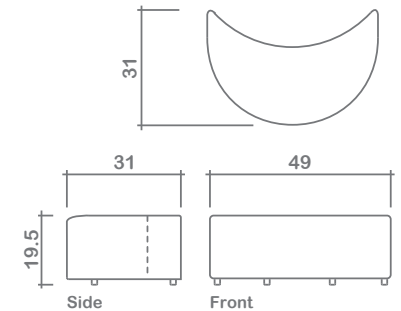

Snuggle Chair

Chair

Ottoman

Arms Detachable: No

No other items available in this style

GENERAL INFORMATION:

- *dye-lot of the actual fabric and the swatch may not be exact match
- *no zipper/inserts in fibre filled toss pillows
- *overall dimensions may vary +/- 1"
- *see fabric swatch for exact colour

SPECIFICATIONS:

- Back:** Loose
- Back Pillows:** Knife edge, pleats, fibre fill
- Body:** Simple stitch
- Seat Cushion:** Box band, simple, 6.5" thick Foam w/ polyester fibre wrap
- Suspension:** Seat: Webbing | Back: Springs
- Toss Pillows:** Simple, 16" X 16", fibre fill

LEG:

1 1/2" Plastic