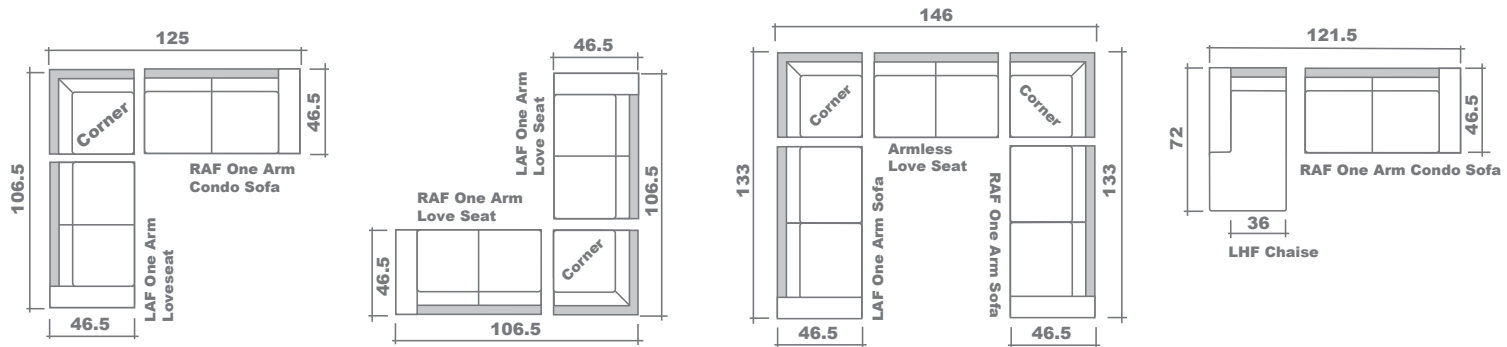

Smith Sectional Planner

Configuration Suggestions

GENERAL INFORMATION:

*dye-lot of the actual fabric and the swatch may not be exact match
 *no zipper/inserts in fibre filled toss pillows

*overall dimensions may vary +/- 1"
 *see fabric swatch for exact colour