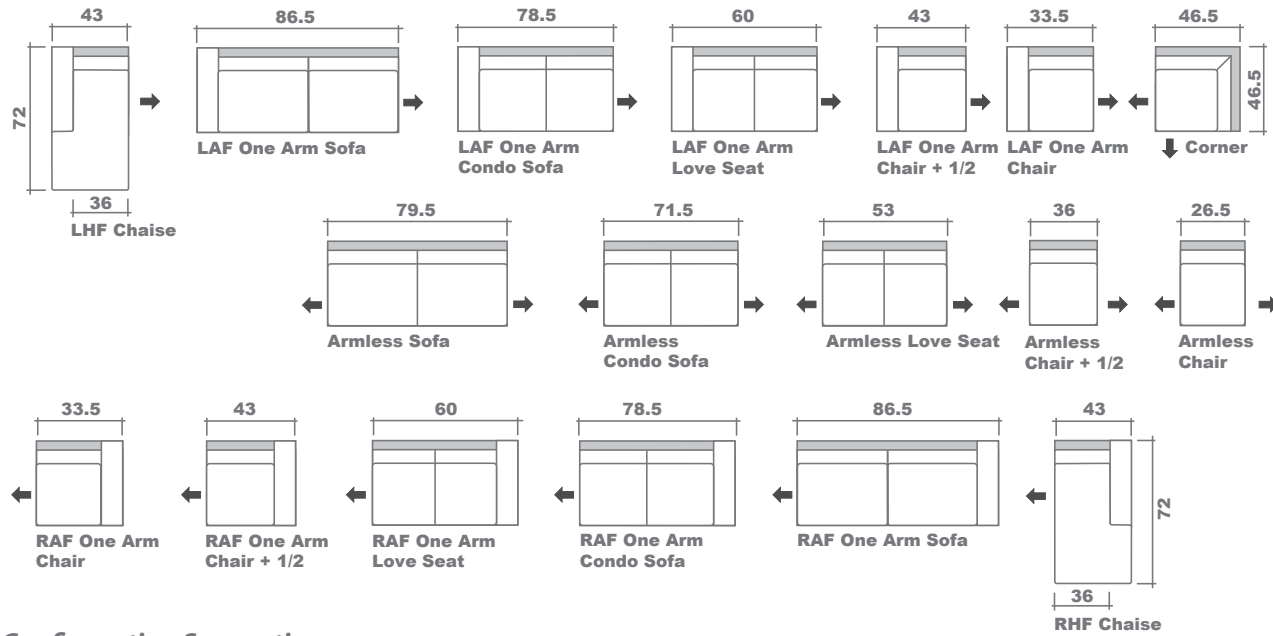

Smith Sectional Planner

Configuration Suggestions

GENERAL INFORMATION:

*dye-lot of the actual fabric and the swatch may not be exact match
 *no zipper/inserts in fibre filled toss pillows

*overall dimensions may vary +/- 1"
 *see fabric swatch for exact colour