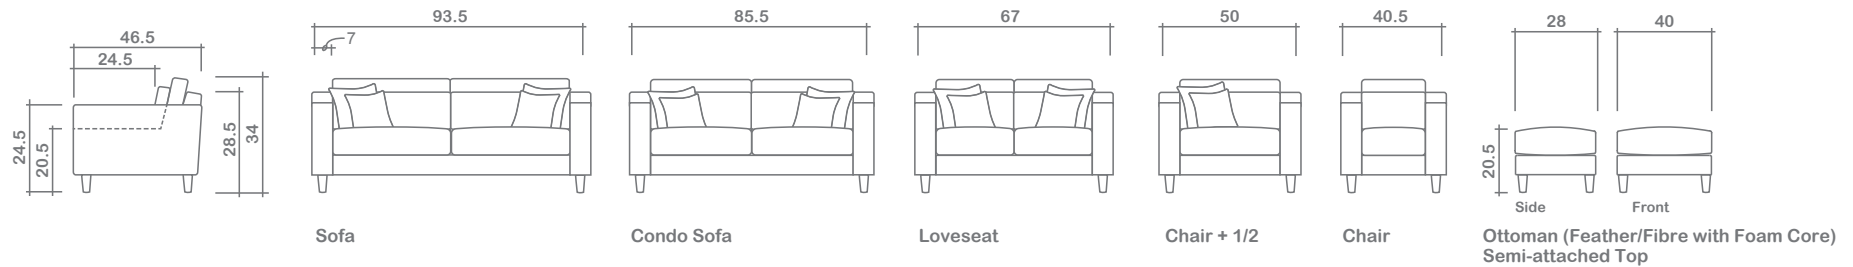

Smith Collection

Top
 Sofa Chaise w/ Reversible Ottoman

Arms Detachable: No

See Smith Sectional Planner for more components

Sofa Beds Available: No

GENERAL INFORMATION:

- *dye-lot of the actual fabric and the swatch may not be exact match
- *no zipper/inserts in fibre filled toss pillows
- *overall dimensions may vary +/- 1"
- *see fabric swatch for exact colour

SPECIFICATIONS:

- Back:** Loose
- Back Pillows:** Main back pillow & secondary back pillow - box band, piped, feather/fibre blend fill
- Body:** Arms - top stitch
- Seat Cushions:** Box band, piped, 5.5" thick foam core w/ feather/fibre blend wrap
- Suspension:** Seat: Webbing | Back: Webbing
- Toss Pillows:** 24" x 24" & 20" x 20"; piped, feather/fibre blend fill inserts