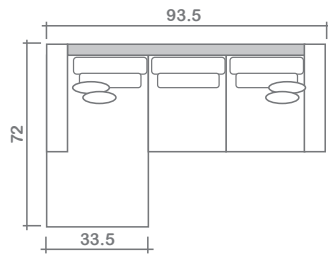

Smith Collection

Top
 Sofa Chaise w/ Reversible Ottoman

Arms Detachable: No

See Smith Sectional Planner for more components

Sofa Beds Available: No

GENERAL INFORMATION:

- *dye-lot of the actual fabric and the swatch may not be exact match
- *no zipper/inserts in fibre filled toss pillows
- *overall dimensions may vary +/- 1"
- *see fabric swatch for exact colour

SPECIFICATIONS:

- Back:** Loose
- Back Pillows:** Main back pillow & secondary back pillow - box band, piped, feather/fibre blend fill
- Body:** Arms - top stitch
- Seat Cushions:** Box band, piped, 5.5" thick foam core w/ feather/fibre blend wrap
- Suspension:** Seat: Webbing | Back: Webbing
- Toss Pillows:** 24" x 24" & 20" x 20"; piped, feather/fibre blend fill inserts