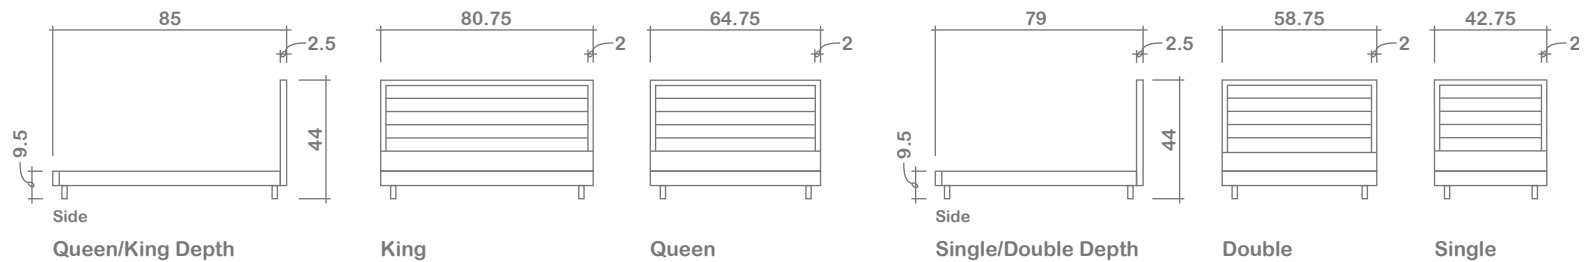

Skyler Bed Collection

King, Queen & Double Sizes: Folding (2 halves) metal frame w/ wood slats | **Single Sizes:** Single piece metal frame w/ wood slats

Also Available: Headboards w/ glides

GENERAL INFORMATION:

- *dye-lot of the actual fabric and the swatch / may not be exact match
- *height from top of siderails to top of slats is 2.5"
- *overall dimensions may vary +/- 1"
- *see fabric swatch for exact colour

SPECIFICATIONS:

Headboard: Horizontal Panels - 5

ASSEMBLY COMPONENTS:

- Footboard • Headboard
- Siderails w/ hardware • Metal frame w/ slats • Legs

STANDALONE HEADBOARD:

- Same dimensions & configurations
- Glides w/ standalone headboard

LEG:

Cylinder 4" Chrome

Centre leg on slat frame:
 Metal 7" Black