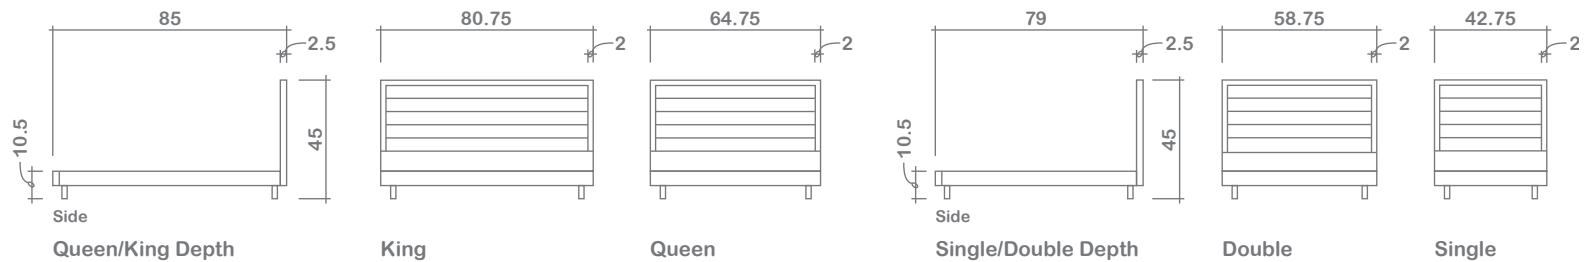

## Skyler Bed Collection

**King, Queen & Double Sizes:** Folding (2 halves) metal frame w/ wood slats | **Single Sizes:** Single piece metal frame w/ wood slats | **Also Available:** Headboards w/ glides

### GENERAL INFORMATION:

- \*dye-lot of the actual fabric and the swatch / may not be exact match
- \*height from top of siderails to top of slats is 2.5"
- \*overall dimensions may vary +/- 1"
- \*see fabric swatch for exact colour

### SPECIFICATIONS:

**Headboard:** Horizontal Panels - 5

### LEG:

Cylinder 5" Chrome

Centre leg on slat frame:  
 Metal 7" Black