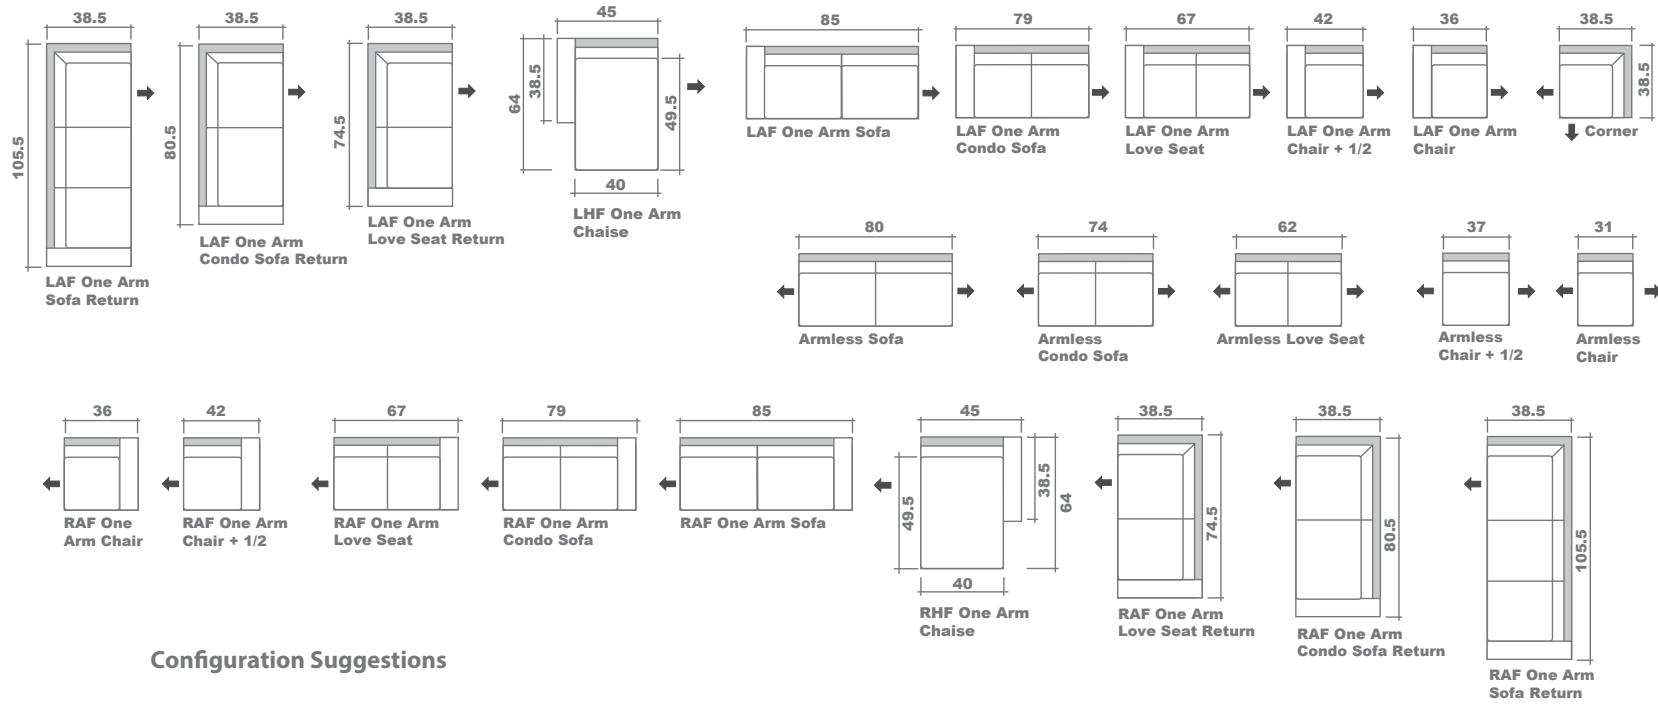

Sidney Sectional Planner

Configuration Suggestions

GENERAL INFORMATION:

*dye-lot of the actual fabric and the swatch may not be exact match

*no zipper/inserts in fibre filled toss pillows

*overall dimensions may vary +/- 1"