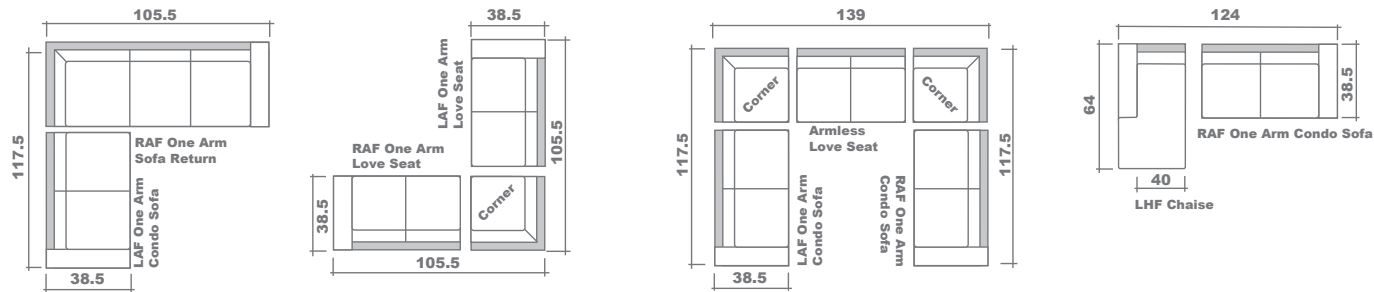

Sidney Sectional Planner

Configuration Suggestions

GENERAL INFORMATION:

*dye-lot of the actual fabric and the swatch may not be exact match

*no zipper/inserts in fibre filled toss pillows

*overall dimensions may vary +/- 1"

*see fabric swatch for exact colour