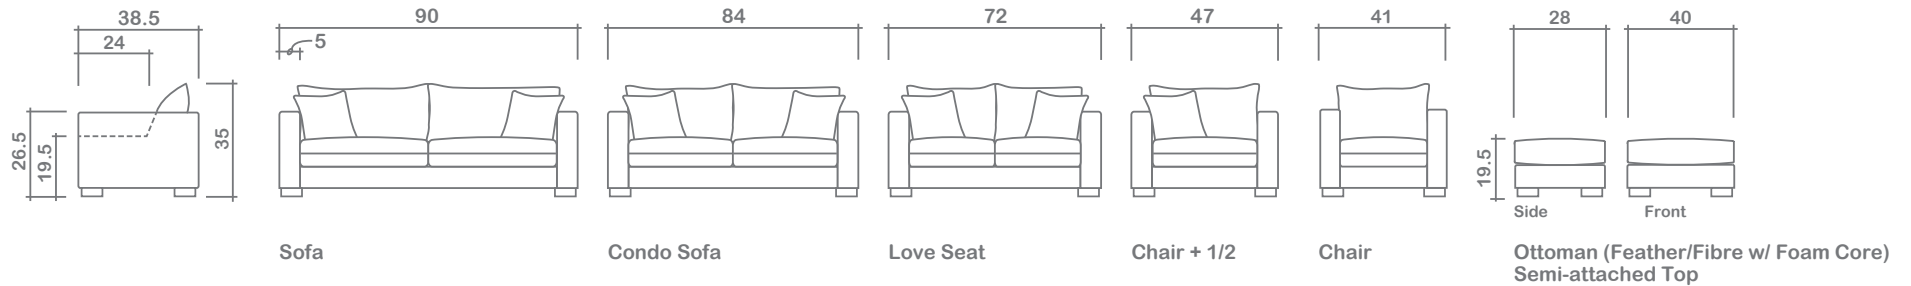

# Sidney Collection

Top  
 Sofa Chaise w/ Reversible Ottoman

Sofa

Condo Sofa

Love Seat

Chair + 1/2

Chair

Ottoman (Feather/Fibre w/ Foam Core)  
 Semi-attached Top

**Arms Detachable:** No

See Sidney Sectional Planner for more components

**Sofa Beds Available:** No

**GENERAL INFORMATION:**

- \*dye-lot of the actual fabric and the swatch may not be exact match
- \*no zipper/inserts in fibre filled toss pillows
- \*overall dimensions may vary +/- 1"
- \*see fabric swatch for exact colour

**SPECIFICATIONS:**

- Back:** Loose
- Back Pillows:** Knife edge, flange, feather/fibre fill
- Body:** Top stitch on arms
- Seat Cushions:** Knife edge, flange, 3.5" thick foam core wrapped w/ feather/fibre blend
- Suspension:** Seat: Webbing | Back: Webbing
- Toss Pillows:** 18" x 24", flange, feather/fibre blend fill inserts, zipper