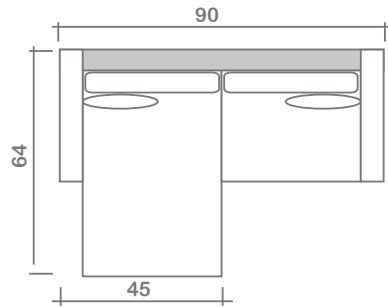

Sidney Collection

Top
Sofa Chaise w/ Reversible Ottoman