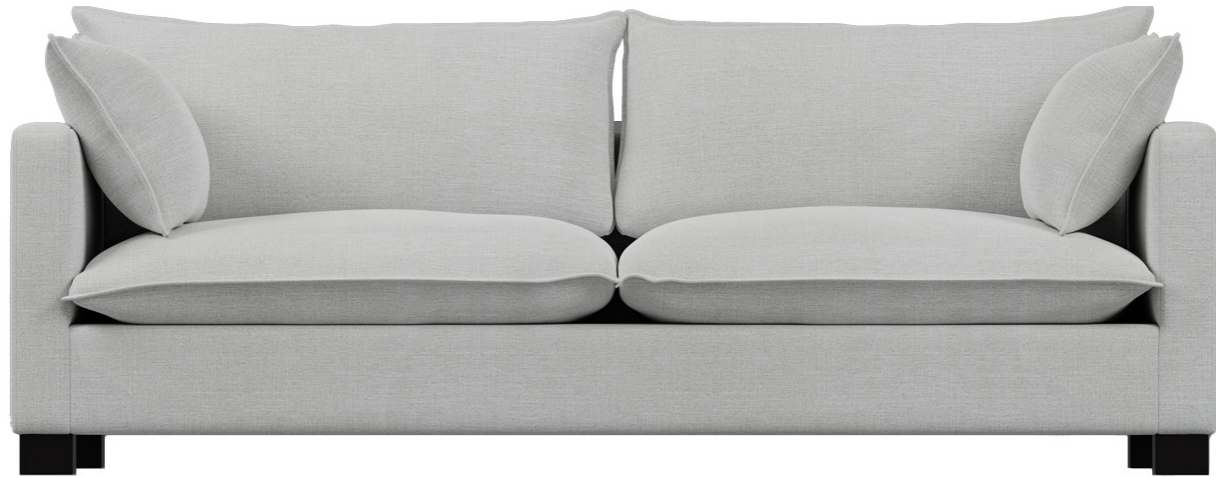

# Sidney Collection

Top  
 Sofa Chaise w/ Reversible Ottoman

Sofa

Condo Sofa

Love Seat

Chair + 1/2

Chair

Ottoman (Feather/Fibre w/ Foam Core)  
 Semi-attached Top

**Arms Detachable:** No

See Sidney Sectional Planner for more components

**Sofa Beds Available:** No

**GENERAL INFORMATION:**

- \*dye-lot of the actual fabric and the swatch may not be exact match
- \*no zipper/inserts in fibre filled toss pillows
- \*overall dimensions may vary +/- 1"
- \*see fabric swatch for exact colour

**SPECIFICATIONS:**

- Back:** Loose
- Back Pillows:** Knife edge, flange, feather/fibre fill
- Body:** Top stitch on arms
- Seat Cushions:** Knife edge, flange, 3.5" thick foam core wrapped w/ feather/fibre blend
- Suspension:** Seat: Webbing | Back: Webbing
- Toss Pillows:** 18" x 24", flange, feather/fibre blend fill inserts, zipper