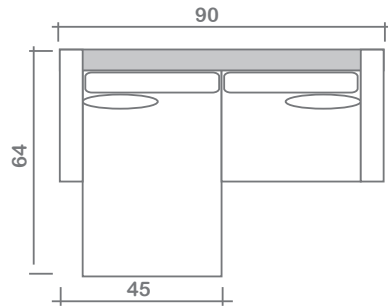

# Sidney Collection

Top  
 Sofa Chaise w/ Reversible Ottoman

**Arms Detachable:** No

See Sidney Sectional Planner for more components

**Sofa Beds Available:** No

**GENERAL INFORMATION:**

- \*dye-lot of the actual fabric and the swatch may not be exact match
- \*no zipper/inserts in fibre filled toss pillows
- \*overall dimensions may vary +/- 1"
- \*see fabric swatch for exact colour

**SPECIFICATIONS:**

- Back:** Loose
- Back Pillows:** Knife edge, flange, feather/fibre fill
- Body:** Top stitch on arms
- Seat Cushions:** Knife edge, flange, 3.5" thick foam core wrapped w/ feather/fibre blend
- Suspension:** Seat: Webbing | Back: Webbing
- Toss Pillows:** 20" x 20", flange, feather/fibre blend fill inserts, zipper