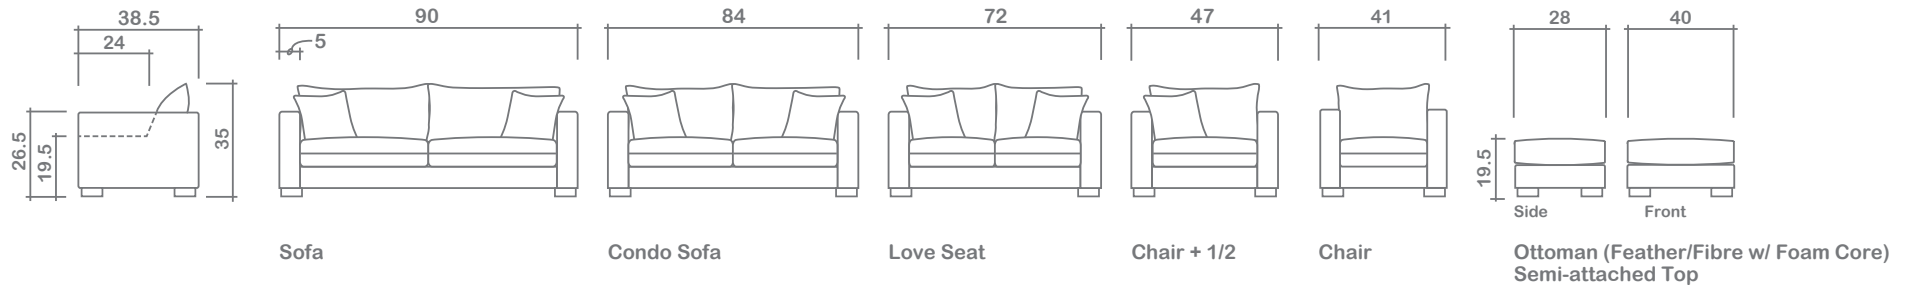

# Sidney Collection

Top  
 Sofa Chaise w/ Reversible Ottoman

**Arms Detachable:** No

See Sidney Sectional Planner for more components

**Sofa Beds Available:** No

**GENERAL INFORMATION:**

- \*dye-lot of the actual fabric and the swatch may not be exact match
- \*no zipper/inserts in fibre filled toss pillows
- \*overall dimensions may vary +/- 1"
- \*see fabric swatch for exact colour

**SPECIFICATIONS:**

- Back:** Loose
- Back Pillows:** Knife edge, flange, feather/fibre fill
- Body:** Top stitch on arms
- Seat Cushions:** Knife edge, flange, 3.5" thick foam core wrapped w/ feather/fibre blend
- Suspension:** Seat: Webbing | Back: Webbing
- Toss Pillows:** 20" x 20", flange, feather/fibre blend fill inserts, zipper