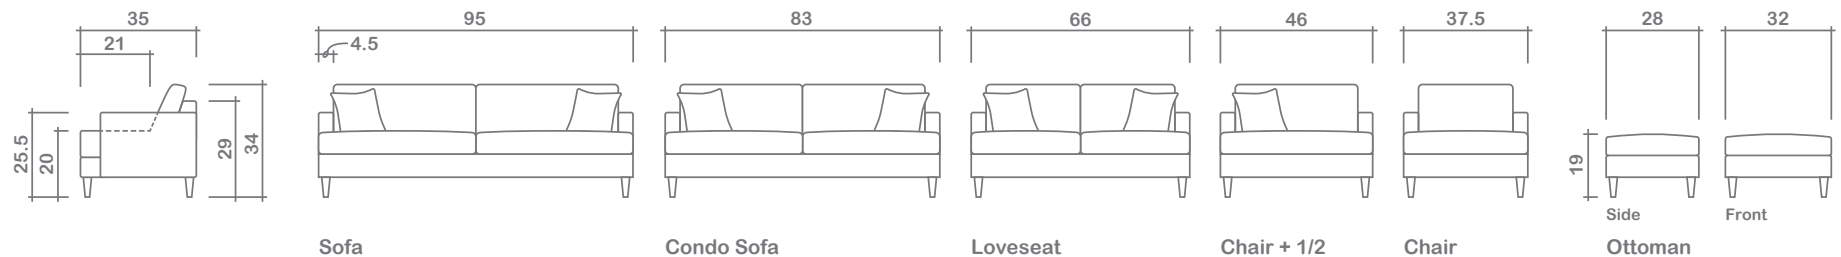

## Seymour Collection

**Arms Detachable:** No

**Sofa Beds Available:** No

**GENERAL INFORMATION:**

- \*dye-lot of the actual fabric and the swatch may not be exact match
- \*no zipper/inserts in fibre filled toss pillows
- \*overall dimensions may vary +/- 1"
- \*see fabric swatch for exact colour

**SPECIFICATIONS:**

- Back:** Loose
- Back Pillows:** Box band, double top stitch, fibre fill
- Body:** Double top stitch
- Seat Cushion:** Box band, T-lug against arms, double stitch, 7" thick Crown Foam w/ polyester fibre wrap
- Suspension:** Seat: Springs | Back: Webbing
- Toss pillows:** simple, 18"x18", fibre fill