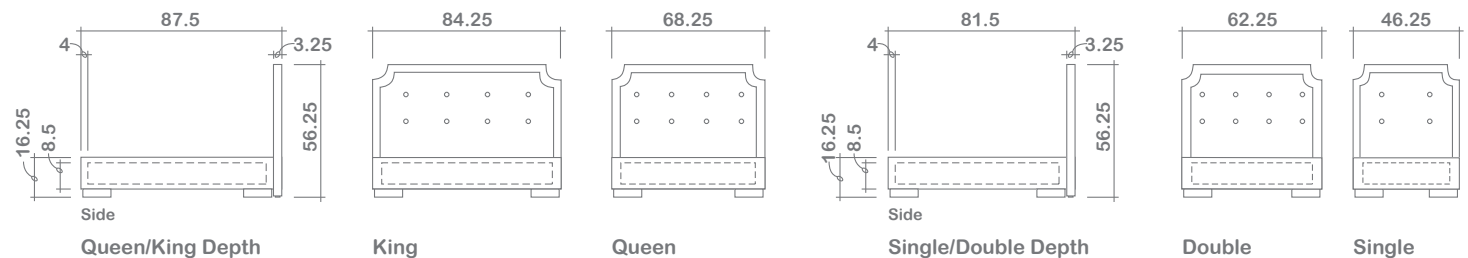

Scarlett Bed

King, Queen & Double Sizes: Folding (2 halves) metal frame w/ wood slats | **Single Size:** Single piece metal frame w/ wood slats

Also Available: Headboards & beds with storage (*Dimensions may vary*)

GENERAL INFORMATION:

- *dye-lot of the actual fabric and the swatch may not be exact match
- *height from top of siderails to top of slats is 2.5"
- *overall dimensions may vary +/- 1"
- *see fabric swatch for exact colour

SPECIFICATIONS:

- Headboard:** 8 buttons (4 X 2 rows),
 Single: 4 buttons (2 X 2 rows)
 Welt edge and inside border

ASSEMBLY COMPONENTS:

- Footboard • Headboard
- Siderails w/ hardware • Metal frame w/ slats • Legs
- Floorboards (storage beds only)