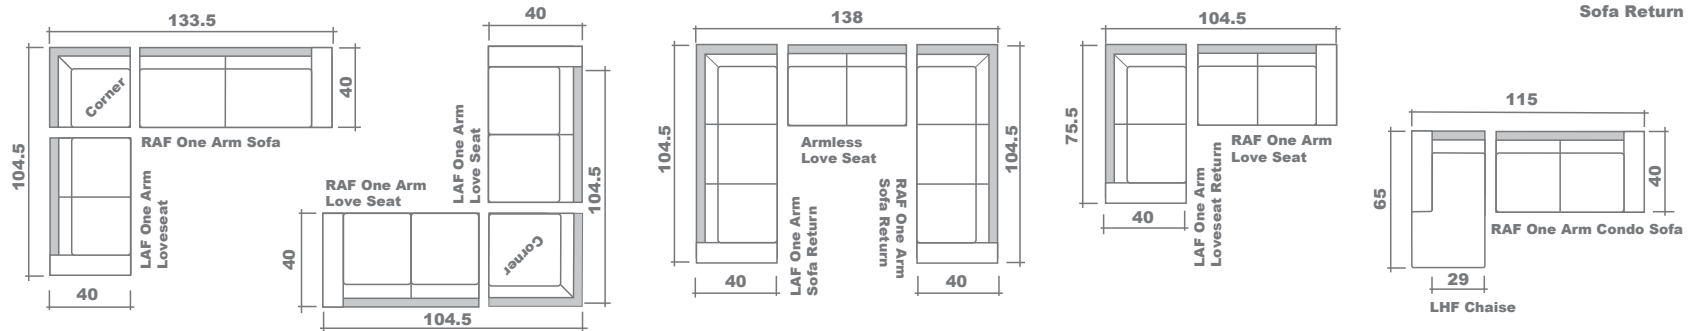

Ruben Sectional Planner

Configuration Suggestions

GENERAL INFORMATION:

*dye-lot of the actual fabric and the swatch may not be exact match
 *no zipper/inserts in fibre filled toss pillows

*overall dimensions may vary +/- 1"
 *see fabric swatch for exact colour
 *full foam seats not available on ECL