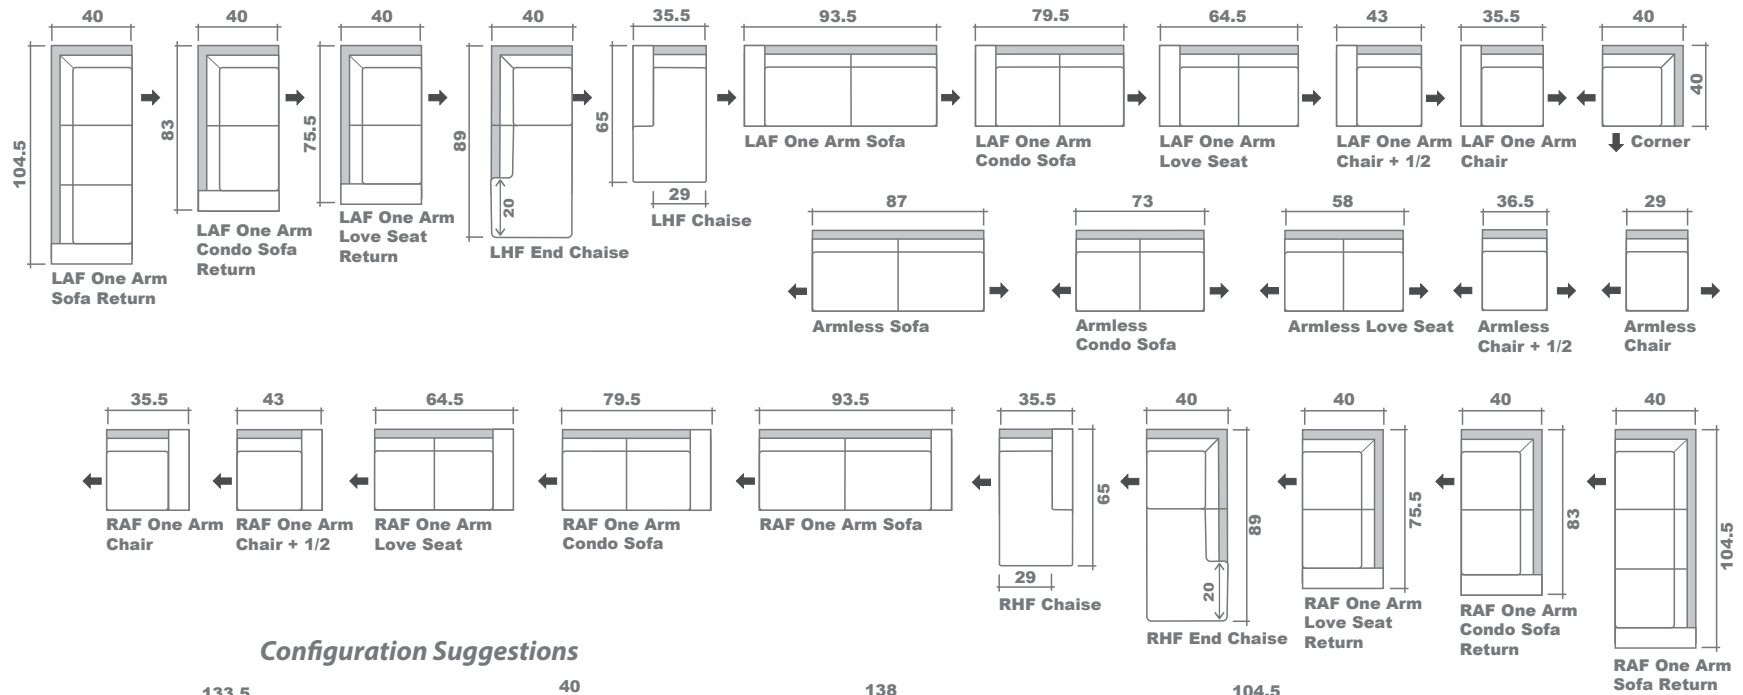

Ruben Sectional Planner

Configuration Suggestions

GENERAL INFORMATION:

*dye-lot of the actual fabric and the swatch may not be exact match
 *no zipper/inserts in fibre filled toss pillows

*overall dimensions may vary +/- 1"
 *see fabric swatch for exact colour
 *full foam seats not available on ECL