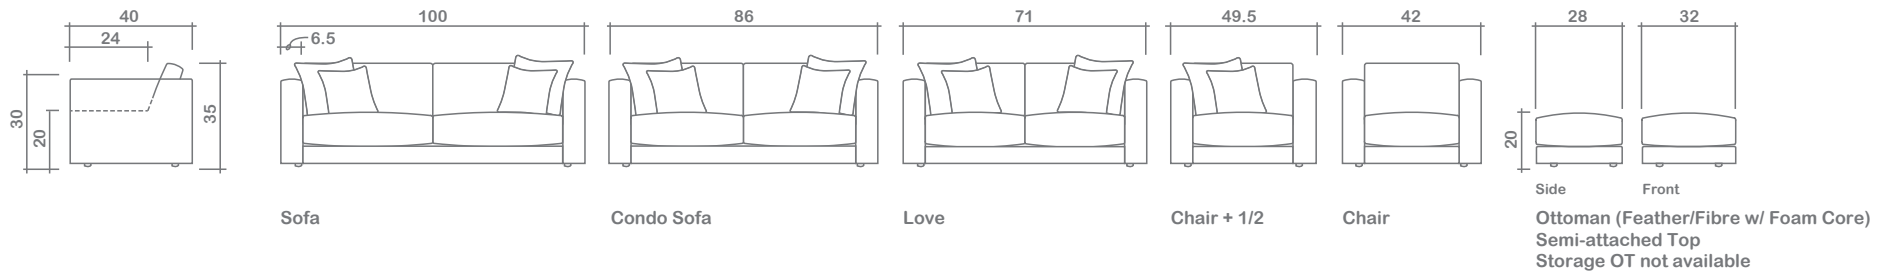

Ruben Collection

Top
 Sofa Chaise w/ Reversible Ottoman

Arms Detachable: No

See Ruben Sectional Planner for more components

Sofa Beds Available: No

GENERAL INFORMATION:

- *dye-lot of the actual fabric and the swatch may not be exact match
- *no zipper/inserts in fibre filled toss pillows
- *overall dimensions may vary +/- 1"
- *see fabric swatch for exact colour

SPECIFICATIONS:

- Back:** Loose
- Back Pillows:** Box band, top stitch, feather/fibre fill
- Body:** Top stitch
- Seat Cushions:** Box band, top stitched, 7.5" thick foam core wrapped w/ feather/fibre blend
- Suspension:** Seat: Webbing | Back: Webbing
- Toss Pillows:** 20" x 20", 24" x 24", simple, feather/fibre blend fill inserts, zipper

LEG:

Plastic 1 1/2"