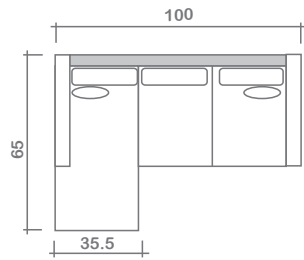

Ruben Collection

Top
 Sofa Chaise w/ Reversible Ottoman

Arms Detachable: No

See Ruben Sectional Planner for more components

Sofa Beds Available: No

GENERAL INFORMATION:

- *dye-lot of the actual fabric and the swatch may not be exact match
- *no zipper/inserts in fibre filled toss pillows
- *overall dimensions may vary +/- 1"
- *see fabric swatch for exact colour

SPECIFICATIONS:

- Back:** Loose
- Back Pillows:** Box band, top stitch, feather/fibre fill
- Body:** Top stitch
- Seat Cushions:** Box band, top stitched, 7.5" thick foam core wrapped w/ feather/fibre blend
- Suspension:** Seat: Webbing | Back: Webbing
- Toss Pillows:** 20" x 20", 24" x 24", simple, feather/fibre blend fill inserts, zipper

LEG:

Plastic 1 1/2"