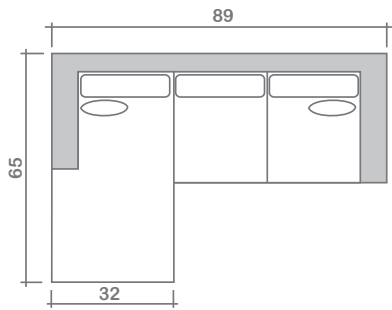

Roscoe Collection

Top
 Sofa Chaise w/ Reversible Ottoman

Arms Detachable: Yes (Sofa only)

See Roscoe Sectional Planner for more components

Sofa Beds Available: Yes (Dimensions vary to accommodate bed mechanism)

GENERAL INFORMATION:

- *dye-lot of the actual fabric and the swatch may not be exact match
- *no zipper/inserts in fibre filled toss pillows
- *overall dimensions may vary +/- 1"
- *see fabric swatch for exact colour

SPECIFICATIONS:

- Back:** Loose
- Back Pillows:** Box band, top stitch, fibre fill
- Seat Cushions:** Box band, top stitch, 7" thick crown foam w/ polyester fibre wrap
- Suspension:** Seat: Springs | Back: Webbing
- Body:** Top stitch arms
- Toss Pillows:** Simple, 18" x 18", fibre fill

SOFABEDS:

- Overall height, seat height & arm height increases by 3"
- Overall depth of sofa bed increases approximately 53" when opened

LEG:

Roscoe Dark