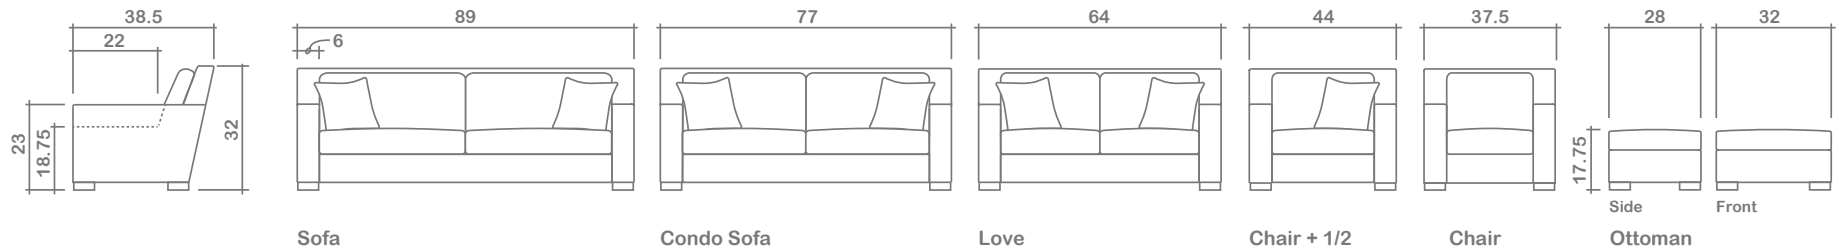

Roscoe Collection

Top
 Sofa Chaise w/ Reversible Ottoman

Arms Detachable: Yes (Sofa only)

See Roscoe Sectional Planner for more components

Sofa Beds Available: Yes (Dimensions vary to accommodate bed mechanism)

GENERAL INFORMATION:

- *dye-lot of the actual fabric and the swatch may not be exact match
- *no zipper/inserts in fibre filled toss pillows
- *overall dimensions may vary +/- 1"
- *see fabric swatch for exact colour

SPECIFICATIONS:

- Back:** Loose
- Back Pillows:** Box band, top stitch, fibre fill
- Seat Cushions:** Box band, top stitch, 7" thick crown foam w/ polyester fibre wrap
- Suspension:** Seat: Springs | Back: Webbing
- Body:** Top stitch arms
- Toss Pillows:** Simple, 18" x 18", fibre fill

SOFABEDS:

- Overall height, seat height & arm height increases by 3"
- Overall depth of sofa bed increases approximately 53" when opened

LEG:

Roscoe Dark