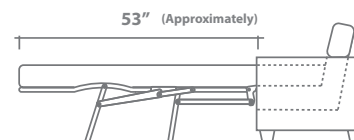

GENERAL INFORMATION:

- *dye-lot of the actual fabric and the swatch may not be exact match
- *no zipper/inserts in fibre filled toss pillows
- *overall dimensions may vary +/- 1"
- *see fabric swatch for exact colour

SPECIFICATIONS:

- Back:** Loose
- Back Pillows:** Box band, top stitch, fibre fill
- Seat Cushions:** Box band, top stitch, 7" thick crown foam w/ polyester fibre wrap
- Suspension:** Seat: Springs | Back: Webbing
- Body:** Top stitch arms
- Toss Pillows:** Simple, 18" x 18", fibre fill

SOFABEDS:

- Overall height, seat height & arm height increases by 3"
- Overall depth of sofa bed increases approximately 53" when opened

LEG:

Roscoe Dark