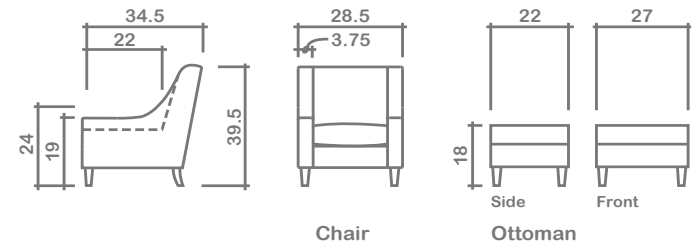

# Robyn Chair

**Arms Detachable:** No

**No other items available in this style**

**GENERAL INFORMATION:**

- \*dye-lot of the actual fabric and the swatch may not be exact match
- \*no zipper/inserts in fibre filled toss pillows
- \*overall dimensions may vary +/- 1"
- \*see fabric swatch for exact colour

**SPECIFICATIONS:**

- Back:** Tight
- Body:** Piping on arms
- Seat Cushion:** Box band, piped, 6" thick crown foam w/ polyester fibre wrap
- Suspension:** Seat: Springs | Back: Springs

**LEG:**

- Front: McKenna Dark
- Back: 6.5" Back Dark
- Ottoman: McKenna Dark