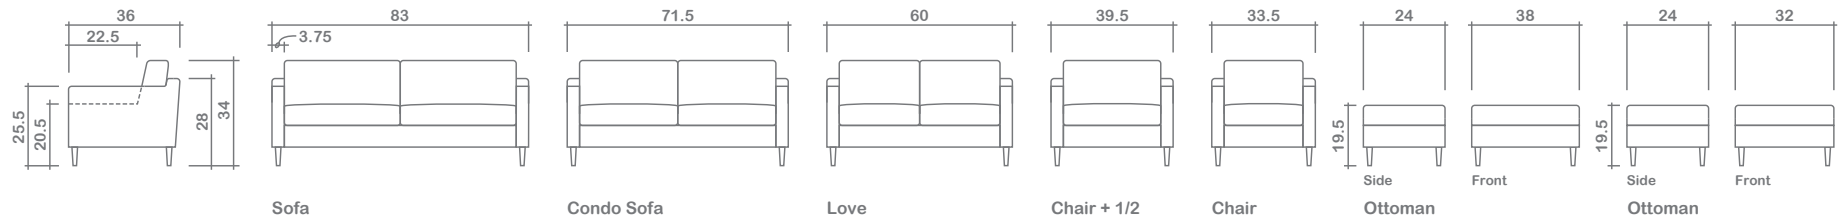

## Rielle II Collection

**Arms Detachable:** No

**Sofa Beds Available:** No

**GENERAL INFORMATION:**

- \*dye-lot of the actual fabric and the swatch may not be exact match
- \*no zipper/inserts in fibre filled toss pillows
- \*overall dimensions may vary +/- 1"
- \*see fabric swatch for exact colour

**SPECIFICATIONS:**

- Back:** Loose
- Back Pillows:** Box band, piped, fibre fill
- Body Piping:** Arms
- Seat Cushions:** Box band, piped, 6" thick Crown Foam w/ polyester fibre wrap
- Suspension:** Seat: Springs
- Toss Pillows:** N/A