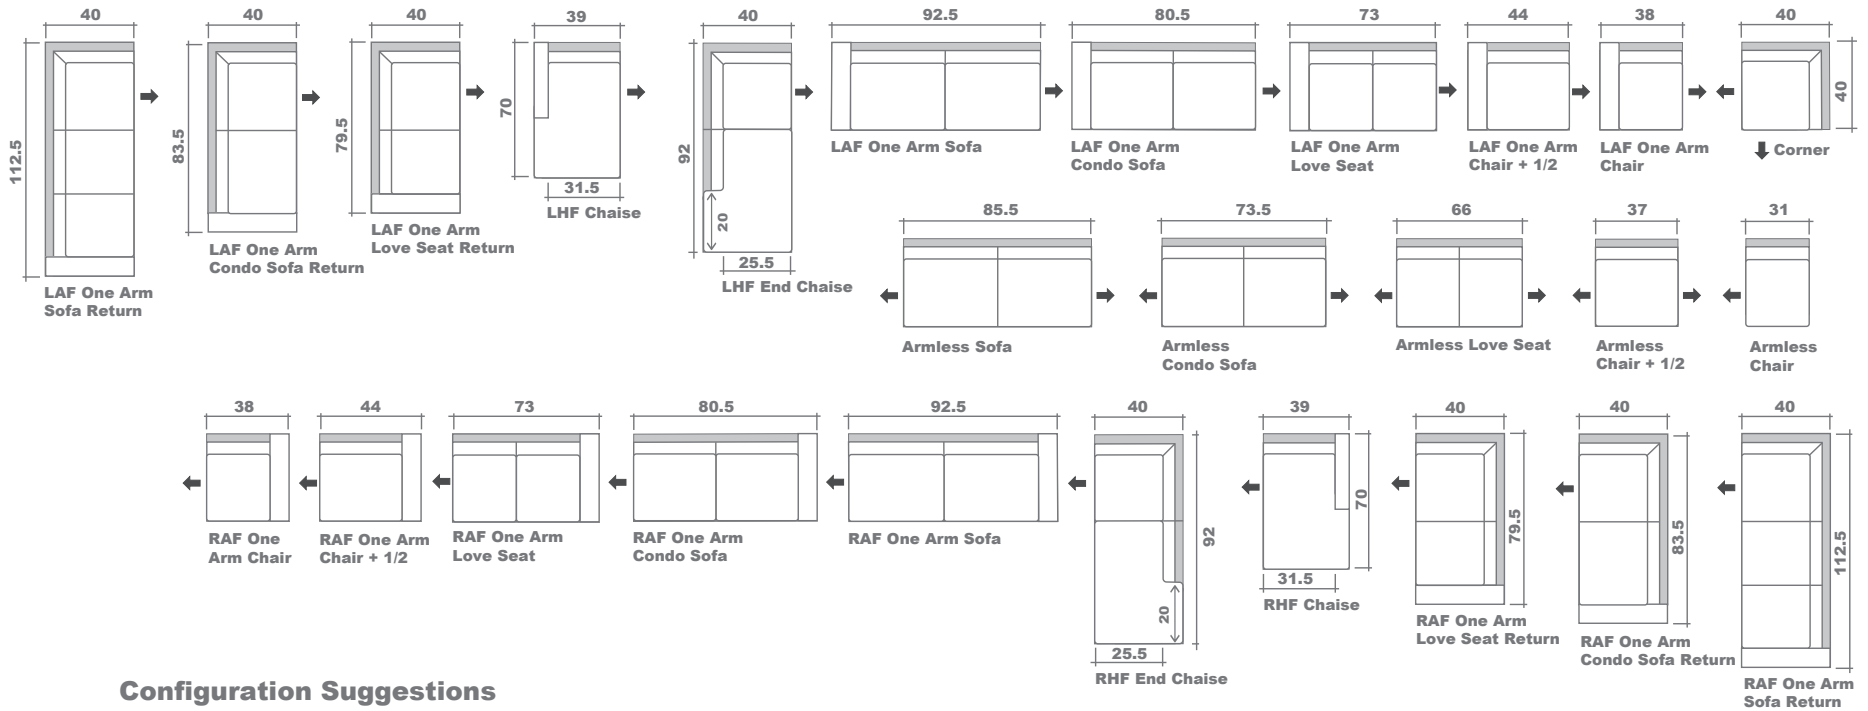

# Retreat Sectional Planner

## Configuration Suggestions

### GENERAL INFORMATION:

- \*dye-lot of the actual fabric and the swatch may not be exact match
- \*no zipper/inserts in fibre filled toss pillows

- \*overall dimensions may vary +/- 1"
- \*see fabric swatch for exact colour