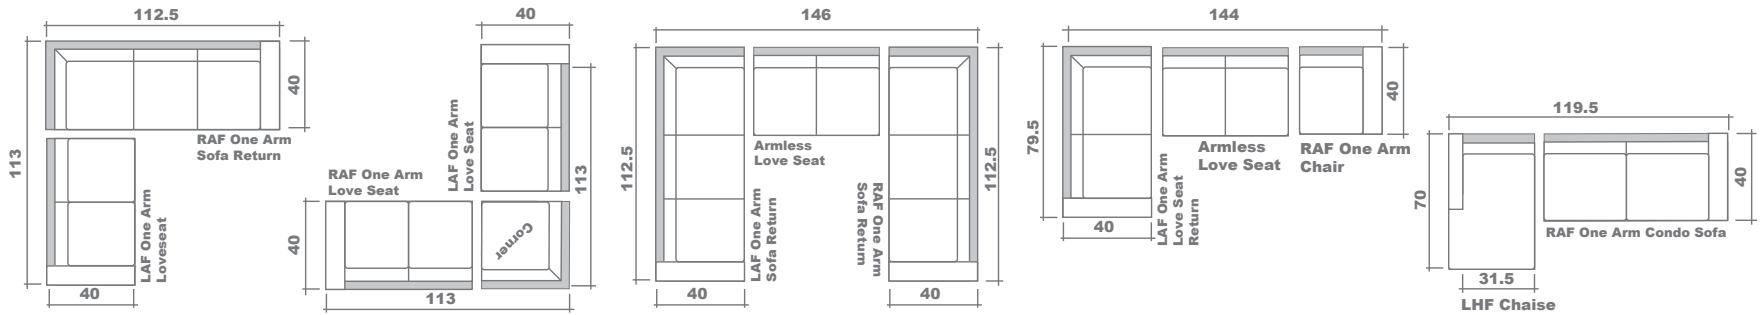

### GENERAL INFORMATION:

- \*dye-lot of the actual fabric and the swatch may not be exact match
- \*no zipper/inserts in fibre filled toss pillows

- \*overall dimensions may vary +/- 1"
- \*see fabric swatch for exact colour