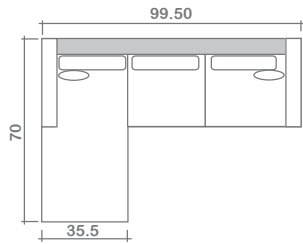

Retreat Collection

Top
 Sofa Chaise w/ Reversible Ottoman

Arms Detachable: Yes (Sofa only)

See Retreat Sectional Planner for more components

Sofa Beds Available: Yes (Dimensions vary to accommodate bed mechanism)

GENERAL INFORMATION:

- *dye-lot of the actual fabric and the swatch may not be exact match
- *no zipper/inserts in fibre filled toss pillows
- *overall dimensions may vary +/- 1"
- *see fabric swatch for exact colour

SPECIFICATIONS:

- Back:** Loose
- Back Pillows:** Box band, top stitched, feather/fibre fill
- Body:** Top stitch Arms
- Seat Cushions:** Box band, top stitched, 4.5" thick foam core wrapped w/ feather/fibre blend
- Suspension:** Seat: Springs | Back: Webbing
- Sectional Components & Sofa Chaise:**
 Seat: Springing | Back: Webbing
- Toss Pillows:** Simple, 18" x 18", feather/fibre fill

SOFABEDS:

- Overall height, seat height & arm height increases by 2"
- Seat depth decreases by 4.5"
- Overall depth of sofabed increases approximately 53" when opened

LEG:

Metal Retreat Chrome