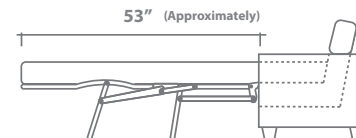

Retreat Collection

Top
 Sofa Chaise w/ Reversible Ottoman

Arms Detachable: Yes (Sofa only)

See Retreat Sectional Planner for more components

Sofa Beds Available: Yes (Dimensions vary to accommodate bed mechanism)

GENERAL INFORMATION:

- *dye-lot of the actual fabric and the swatch may not be exact match
- *no zipper/inserts in fibre filled toss pillows
- *overall dimensions may vary +/- 1"
- *see fabric swatch for exact colour

SPECIFICATIONS:

- Back:** Loose
- Back Pillows:** Box band, top stitched, feather/fibre fill
- Body:** Top stitch Arms
- Seat Cushions:** Box band, top stitched, 4.5" thick foam core wrapped w/ feather/fibre blend
- Suspension:** Seat: Springs | Back: Webbing
- Sectional Components & Sofa Chaise:**
 Seat: Springing | Back: Webbing
- Toss Pillows:** Simple, 18" x 18", feather/fibre fill

SOFABEDS:

- Overall height, seat height & arm height increases by 2"
- Seat depth decreases by 4.5"
- Overall depth of sofabed increases approximately 53" when opened

LEG:

Metal Retreat Chrome