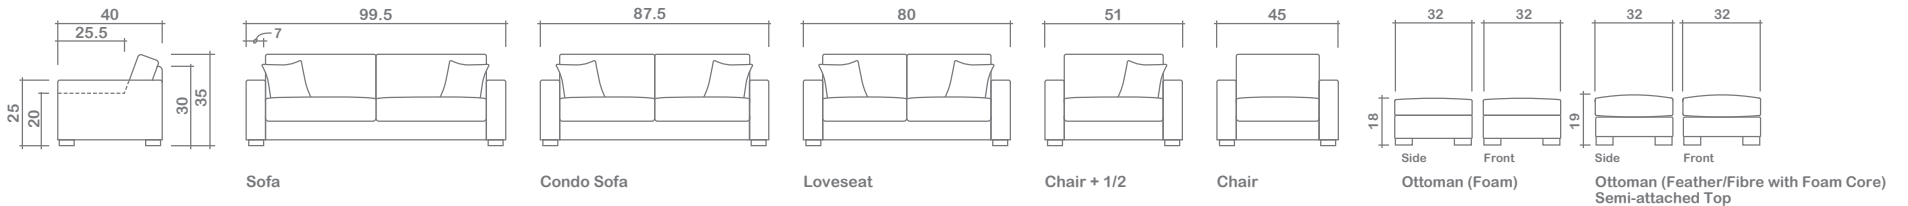

Retreat Collection

Top
 Sofa Chaise w/ Reversible Ottoman

Arms Detachable: Yes (Sofa only)

See Retreat Sectional Planner for more components

Sofa Beds Available: Yes (Dimensions vary to accommodate bed mechanism)

GENERAL INFORMATION:

- *dye-lot of the actual fabric and the swatch may not be exact match
- *no zipper/inserts in fibre filled toss pillows
- *overall dimensions may vary +/- 1"
- *see fabric swatch for exact colour

SPECIFICATIONS:

- Back:** Loose
- Back Pillows:** Box band, top stitched, feather/fibre fill
- Body:** Top stitch Arms
- Seat Cushions:** Box band, top stitched, 4.5" thick foam core wrapped w/ feather/fibre blend
- Suspension:** Seat: Springs | Back: Webbing
- Sectional Components & Sofa Chaise:**
 Seat: Springing | Back: Webbing
- Toss Pillows:** Simple, 18" x 18", feather/fibre fill

SOFABEDS:

- Overall height, seat height & arm height increases by 2"
- Seat depth decreases by 4.5"
- Overall depth of sofabed increases approximately 53" when opened

LEG:

Metal Retreat Chrome