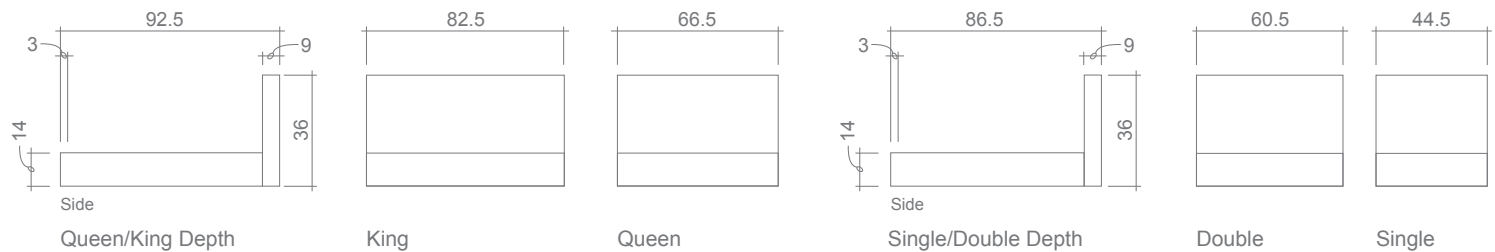

Rachel Bed

King, Queen & Double Sizes: Folding (2 halves) metal frame w/ wood slats | **Single Sizes:** Single piece metal frame w/ wood slats

Also Available: Headboards and beds with storage

GENERAL INFORMATION:

- *dye-lot of the actual fabric and the swatch / may not be exact match
- *height from top of siderails to top of slats is 2.5"
- *overall dimensions may vary +/- 1"
- *see fabric swatch for exact colour

- Same dimensions & configurations
- Storage space: 8.5" height

LEG:

Glides

Centre leg on slat frame:
 Metal 8" Black