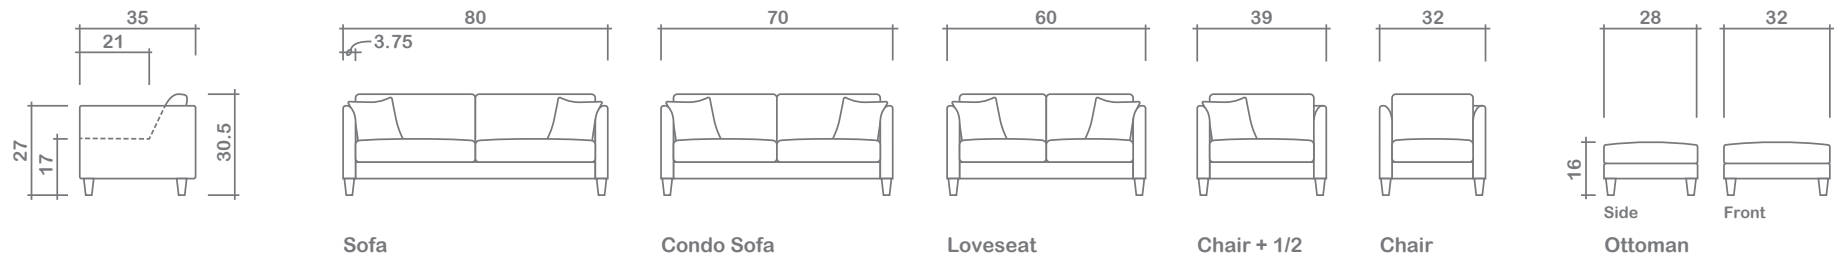

Prescott Collection

Arms Detachable: No

Sofa Beds Available: No

GENERAL INFORMATION(GLEN & JAMIE STYLES):

- *dye-lot of the actual fabric and the swatch may not be exact match
- *toss pillows with zipper & feather/fibre filled inserts
- *overall dimensions may vary +/- 1"
- *see fabric swatch for exact colour

SPECIFICATIONS:

- **Back:** Loose
- **Back Pillows:** Box band, piped, fibre fill
- **Body:** Piping on arms & outside back top border, kickplate
- **Seat Cushions:** Box band, piped, 4" thick foam w/ double polyester fibre wrap
- **Suspension:** Seat: Springs | Back: Webbing
- **Toss Pillows:** 18"x18", piped, feather/fibre fill w/ zipper

LEG:

Prescott Dark