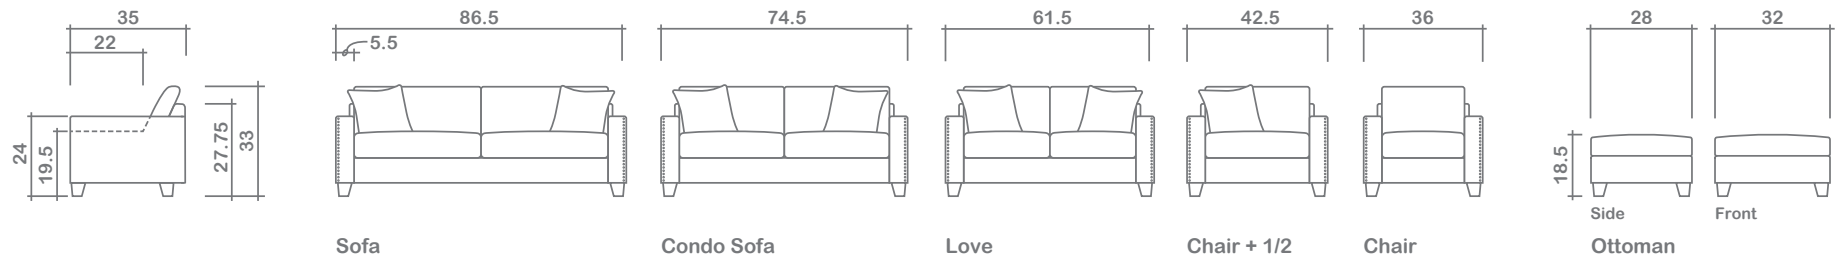

## Portia Collection

**Arms Detachable:** No

**Sofa Beds Available:** Yes (Dimensions vary to accommodate bed mechanism)

**GENERAL INFORMATION:**

- \*dye-lot of the actual fabric and the swatch may not be exact match
- \*no zipper/inserts in fibre filled toss pillows
- \*overall dimensions may vary +/- 1"
- \*see fabric swatch for exact colour

**SPECIFICATIONS:**

- Back:** Loose
- Back Pillows:** Box band, piped, fibre fill
- Body:** Simple stitching
- Seat Cushions:** Box band, piped, 7" thick Crown Foam w/ polyester fibre wrap
- Suspension:** Seat: Springs | Back: Webbing
- Toss Pillows:** 18" x 18", piped, fibre fill
- Nailheads:** One row on arms, medium size, chrome stain