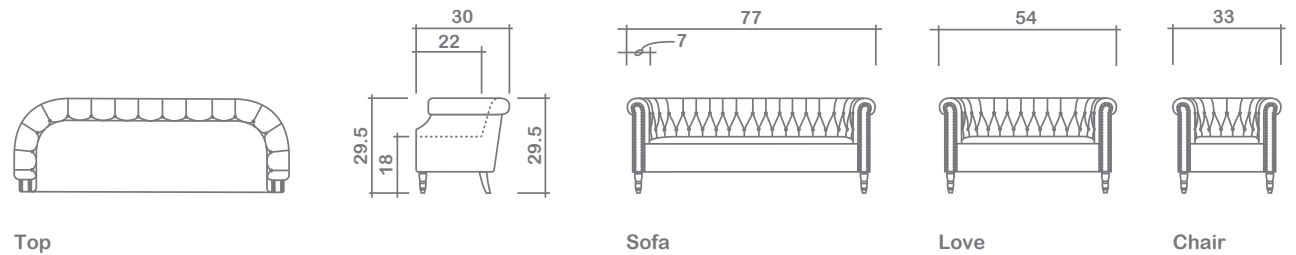

# Pippa Collection

**Arms Detachable:** No

**No other items available in this style**

**GENERAL INFORMATION:**

- \*dye-lot of the actual fabric and the swatch may not be exact match
- \*no zipper/inserts in fibre filled toss pillows
- \*overall dimensions may vary +/- 1"
- \*see fabric swatch for exact colour

**SPECIFICATIONS:**

- Back:** Tight, deep diamond tufted, SF-35 buttons, LS-27 buttons, CH-19 buttons
- Seat:** Tight, top stitch
- Suspension:** Seat: Webbing | Back: Webbing
- Nailheads:** On arm facing, medium size, chrome stain

**LEG:**

Front: Pippa Front Dark  
 Back: Pippa Back Dark