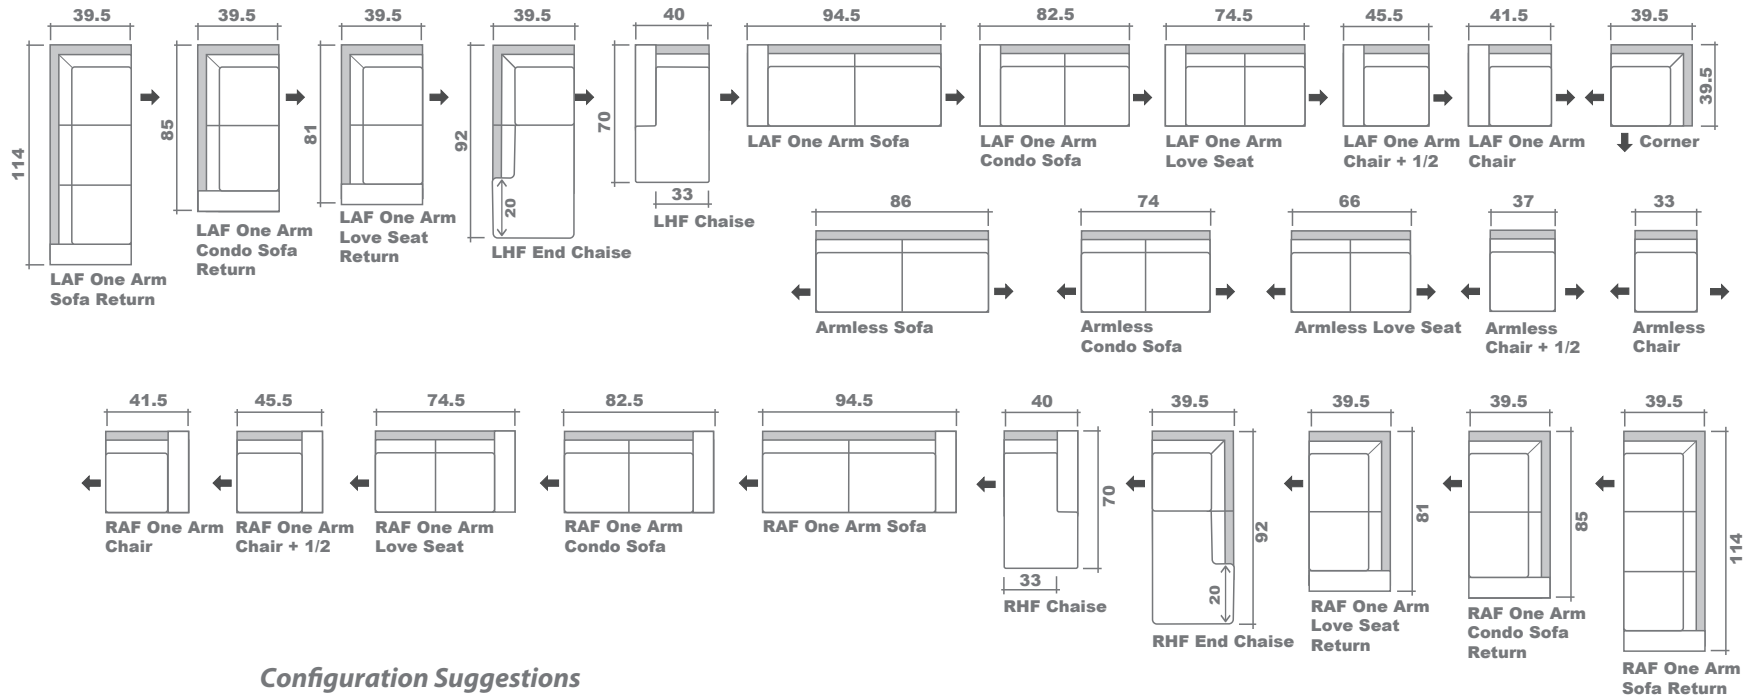

Peter Sectional Planner

Configuration Suggestions

GENERAL INFORMATION:

*dye-lot of the actual fabric and the swatch may not be exact match
 *no zipper/inserts in fibre filled toss pillows

*overall dimensions may vary +/- 1"
 *see fabric swatch for exact colour