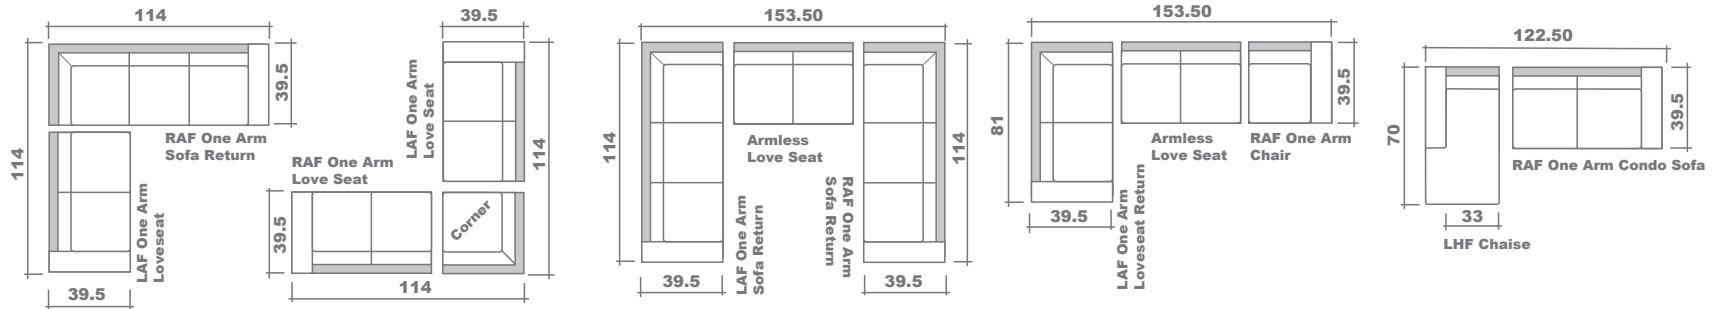

Peter Sectional Planner

Configuration Suggestions

GENERAL INFORMATION:

*dye-lot of the actual fabric and the swatch may not be exact match
 *no zipper/inserts in fibre filled toss pillows

*overall dimensions may vary +/- 1"
 *see fabric swatch for exact colour