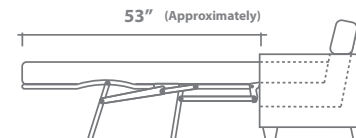

GENERAL INFORMATION:

- *dye-lot of the actual fabric and the swatch may not be exact match
- *no zipper/inserts in fibre filled toss pillows
- *overall dimensions may vary +/- 1"
- *see fabric swatch for exact colour

SPECIFICATIONS:

- Back:** Loose
- Back Pillows:** Box band, top stitch, feather/fibre blend fill
- Body:** Arms top stitch
- Seat Cushions:** Box band, top stitched, 4.5" thick foam core w/ feather/fibre blend wrap
- Suspension:** Seat: Spring | Back: Webbing
- Toss Pillows:** 18" x 18", square, simple, fibre/feather blend fill, zipper

SOFABEDS:

- Overall height, seat height & arm height increases by 2"
- Seat depth decreases by 4.5"
- Overall depth of sofabed increases approximately 53" when opened

LEG:

Uptown Dark