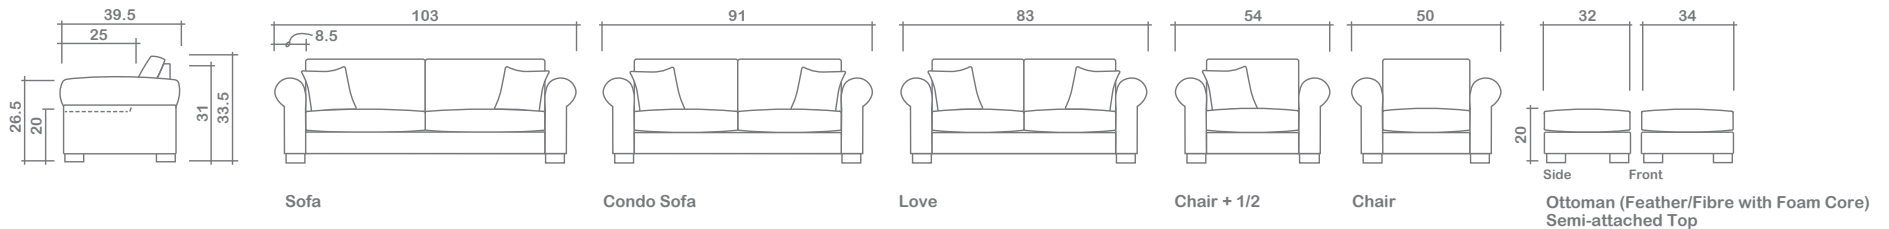

Peter Collection

Top
 Sofa Chaise w/ Reversible Ottoman

Arms Detachable: No (Option available w/ custom charge)

See Peter Sectional Planner for more components

Sofa Beds Available: Yes (Dimensions vary to accommodate bed mechanism)

GENERAL INFORMATION:

- *dye-lot of the actual fabric and the swatch may not be exact match
- *no zipper/inserts in fibre filled toss pillows
- *overall dimensions may vary +/- 1"
- *see fabric swatch for exact colour

SPECIFICATIONS:

- Back:** Loose
- Back Pillows:** Box band, top stitch, feather/fibre blend fill
- Body:** Arms top stitch
- Seat Cushions:** Box band, top stitched, 4.5" thick foam core w/ feather/fibre blend wrap
- Suspension:** Seat: Spring | Back: Webbing
- Toss Pillows:** 18" x 18", square, simple, fibre/feather blend fill, zipper

SOFABEDS:

- Overall height, seat height & arm height increases by 2"
- Seat depth decreases by 4.5"
- Overall depth of sofabed increases approximately 53" when opened

LEG:

Uptown Dark