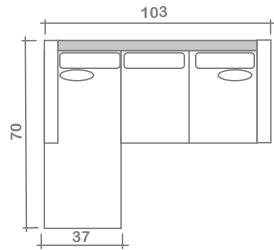

Peter Collection