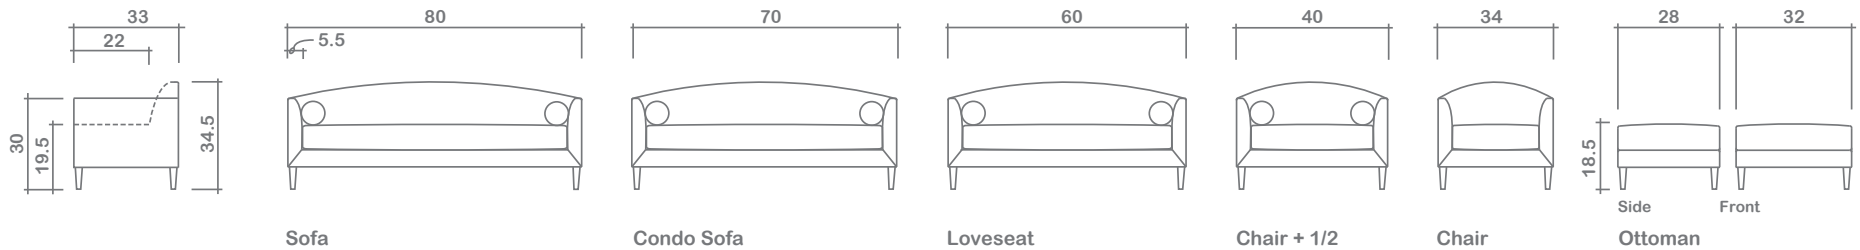

# Penelope Collection

**Arms Detachable:** No

**Sofa Beds Available:** No

**GENERAL INFORMATION:**

- \*dye-lot of the actual fabric and the swatch may not be exact match
- \*no zipper/inserts in fibre filled toss pillows
- \*overall dimensions may vary +/- 1"
- \*see fabric swatch for exact colour

**SPECIFICATIONS:**

- Back:** Tight
- Body:** Piping on kick plate at the bottom all around, piping on arms on the outside
- Seat Cushions:** Box band, top stitch, 6" thick crown Foam w/ polyester wrap
- Suspension:** Seat: Springs | Back: Springs
- Toss Pillows:** Bolster 5" dia, top stitch, fibre fill