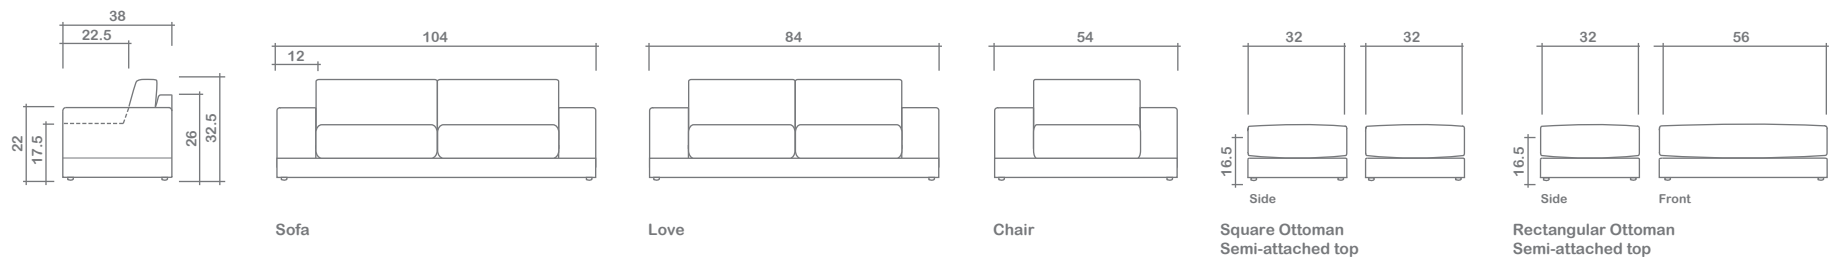

## Palermo Collection

**Arms Detachable:** No

See Palermo Sectional Planner for more components

**Sofa Beds Available:** No

**GENERAL INFORMATION:**

- \*dye-lot of the actual fabric and the swatch may not be exact match
- \*no zipper/inserts in fibre filled toss pillows
- \*overall dimensions may vary +/- 1"
- \*see fabric swatch for exact colour
- \*storage ottoman's are not available

**SPECIFICATIONS:**

- Back:** Loose, top stitch
- Back Pillows:** Bull nose, top stitch, feather/fibre fill
- Body:** Top stitch
- Seat Cushions:** Box band, top stitch, 10" thick crown foam w/ polyester fibre wrap
- Suspension:** Seat: Webbing | Back: Webbing

**LEG:**

Plastic 1 1/2"