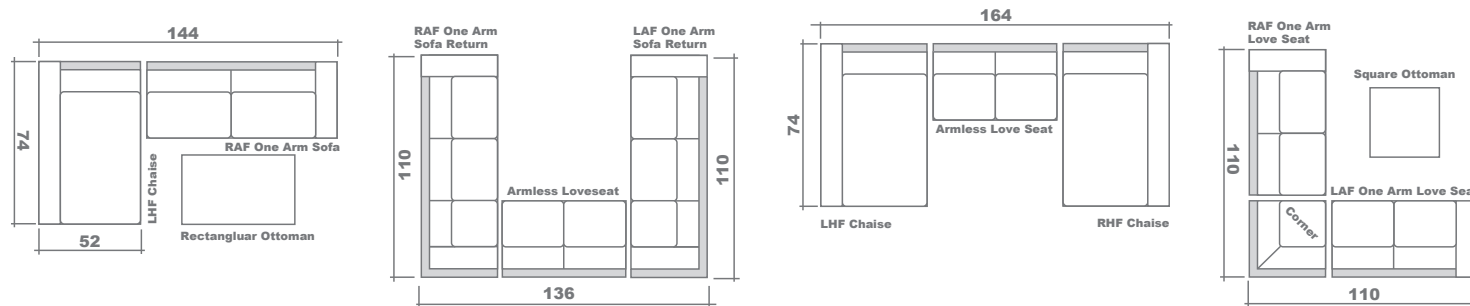

## Palermo Sectional Planner

#### GENERAL INFORMATION:

\*dye-lot of the actual fabric and the swatch may not be exact match  
 \*no zipper/inserts in fibre filled toss pillows

\*overall dimensions may vary +/- 1"  
 \*see fabric swatch for exact colour