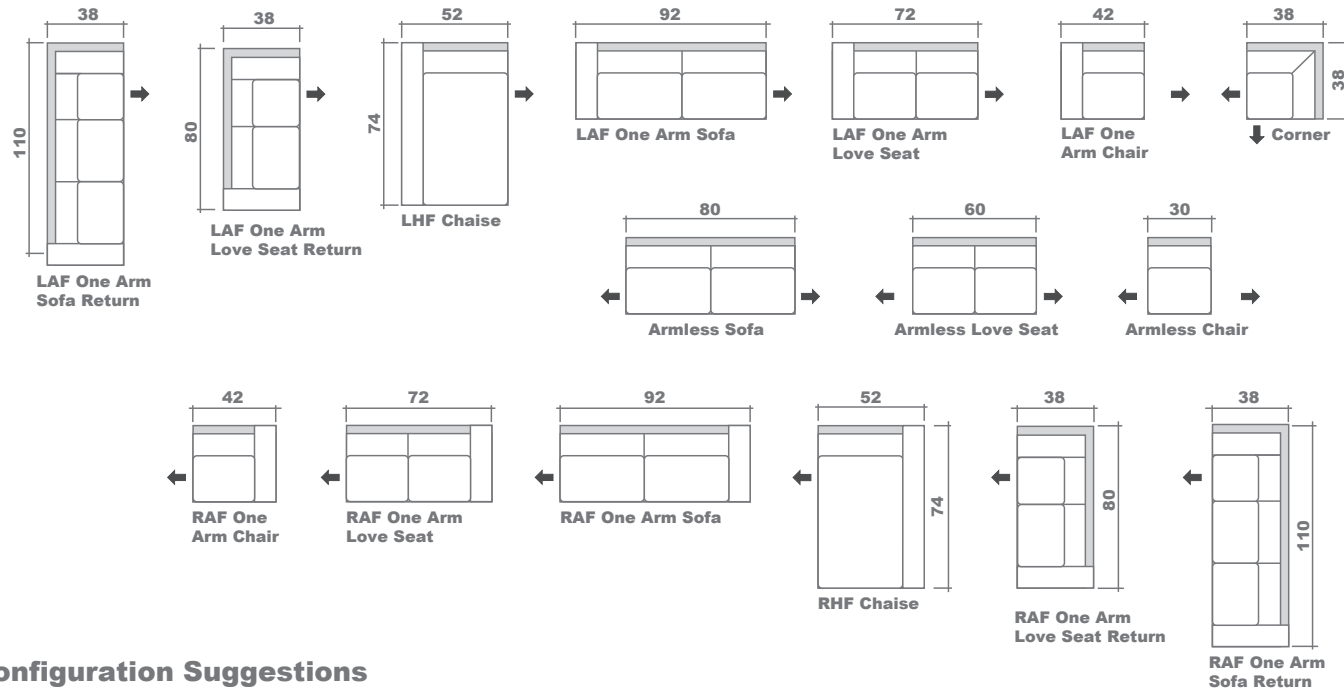

## Palermo Sectional Planner

### Configuration Suggestions

#### GENERAL INFORMATION:

\*dye-lot of the actual fabric and the swatch may not be exact match  
 \*no zipper/inserts in fibre filled toss pillows

\*overall dimensions may vary +/- 1"  
 \*see fabric swatch for exact colour