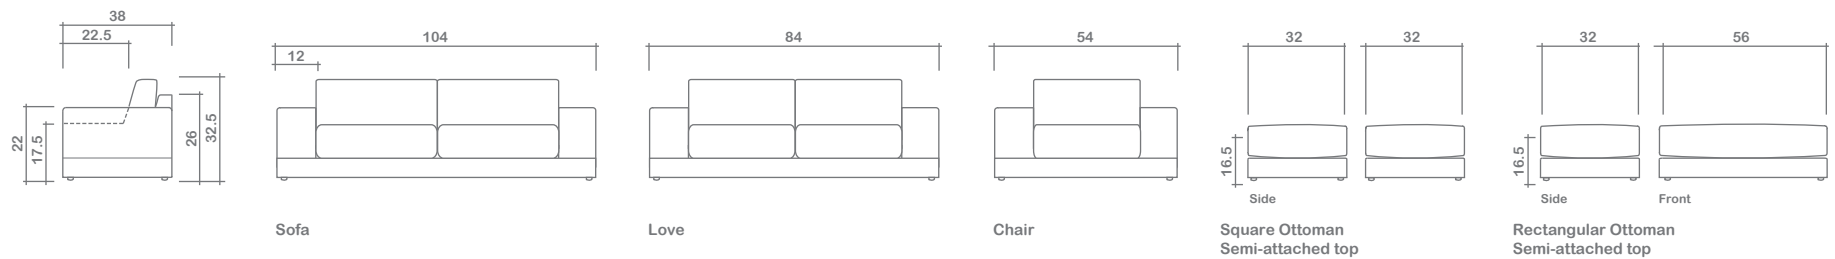

Palermo Collection

Arms Detachable: No

See Palermo Sectional Planner for more components

Sofa Beds Available: No

GENERAL INFORMATION:

- *dye-lot of the actual fabric and the swatch may not be exact match
- *no zipper/inserts in fibre filled toss pillows
- *overall dimensions may vary +/- 1"
- *see fabric swatch for exact colour
- *storage ottoman's are not available

SPECIFICATIONS:

- Back:** Loose, top stitch
- Back Pillows:** Bull nose, top stitch, feather/fibre fill
- Body:** Top stitch
- Seat Cushions:** Box band, top stitch, 10" thick crown foam w/ polyester fibre wrap
- Suspension:** Seat: Webbing | Back: Webbing

LEG:

Plastic 1 1/2"