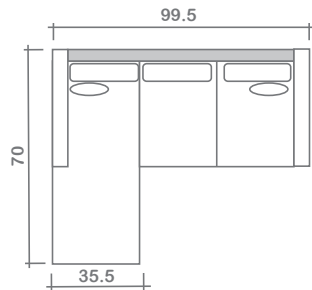

Owen Collection

Top
 Sofa Chaise w/ Reversible Ottoman

Arms Detachable: No

See Owen Sectional Planner for more components

Sofa Beds Available: No

GENERAL INFORMATION:

- *dye-lot of the actual fabric and the swatch may not be exact match
- *no zipper/inserts in fibre filled toss pillows
- *overall dimensions may vary +/- 1"
- *see fabric swatch for exact colour

SPECIFICATIONS:

- Back:** Loose
- Back Pillows:** Box band, top stitch, fibre fill
- Body:** Top stitch
- Seat Cushions:** Box band, top stitched, 7" thick crown foam w/ polyester fibre wrap
- Suspension:** Seat: Spring | Back: Webbing
 Sectional Components & Sofa Chaise:
 Seat: Webbing | Back: Webbing
- Toss Pillows:** Simple, 18" x 18"