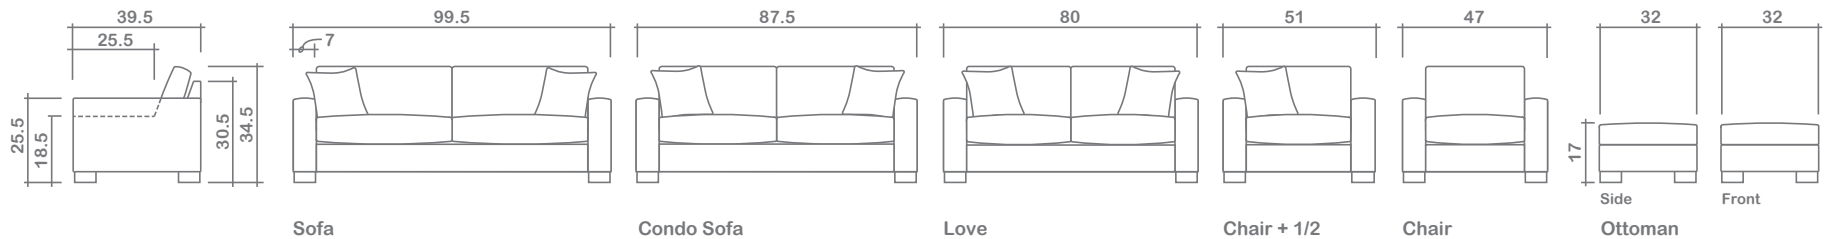

Owen Collection

Top
 Sofa Chaise w/ Reversible Ottoman

Arms Detachable: No

See Owen Sectional Planner for more components

Sofa Beds Available: No

GENERAL INFORMATION:

- *dye-lot of the actual fabric and the swatch may not be exact match
- *no zipper/inserts in fibre filled toss pillows
- *overall dimensions may vary +/- 1"
- *see fabric swatch for exact colour

SPECIFICATIONS:

- Back:** Loose
- Back Pillows:** Box band, top stitch, fibre fill
- Body:** Top stitch
- Seat Cushions:** Box band, top stitched, 7" thick crown foam w/ polyester fibre wrap
- Suspension:** Seat: Spring | Back: Webbing
 Sectional Components & Sofa Chaise:
 Seat: Webbing | Back: Webbing
- Toss Pillows:** Simple, 18" x 18"