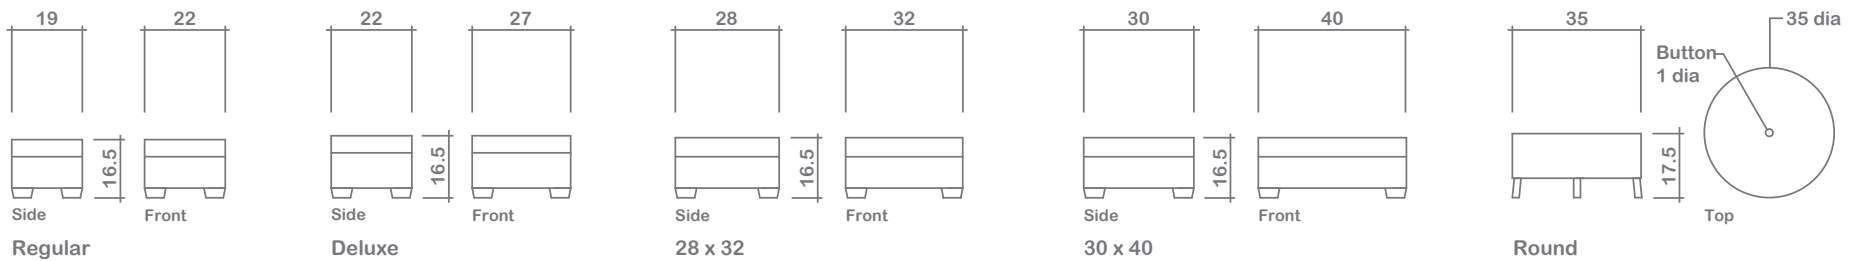

Ottomans

Also available: 28 x40x16.5", 28x50x16.5", 28x60x16.5"

GENERAL INFORMATION:

- *dye-lot of the actual fabric and the swatch may not be exact match
- *no zipper/inserts in fibre filled toss pillows
- *overall dimensions may vary +/- 1"
- *see fabric swatch for exact colour
- *soft and medium foam not covered under warranty

SPECIFICATIONS:

- Body:** N/A
- Body Piping:** Regular, Deluxe, 28"x32", 30"x40":
 On top & border,
 Round: On Top & 1" button on top
- Seat Cushion:** 5" thick firm foam w/ polyester fibre wrap

LEG:

Regular/Deluxe/28x32/30x40:
 8810 Dark