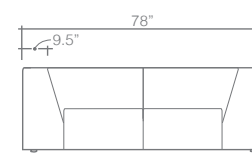

Sofa
 (2 Corners/ 1 Armless Chair)

Love Seat
 (2 Corners)

Ottoman

Arms Detachable: No

No other components available*

GENERAL INFORMATION:

- *dye-lot of the actual fabric and the swatch may not be exact match
- *overall dimensions may vary +/- 1"
- *see fabric swatch for exact colour
- * Sectional clips are not required
- * Alligator clips available by request

SPECIFICATIONS:

- Back:** Tight
- Body:** Flange on arms, inside and outside back.
- Seat:** Tight, foam w/feather top
- Suspension:** Seat: Springs | Back: Webbing

LEG:

Plastic 1.5"