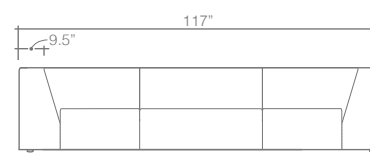

OTIS

(MODULAR)
 COLLECTION

Top
 Sofa w/ Ottoman
 (2 Corners/1 Armless Chair/1 Ottoman)

Corner

Armless Chair

Corner

Corner/Arm

Armless Chair

Sofa
 (2 Corners/ 1 Armless Chair)

Love Seat
 (2 Corners)

Ottoman

Arms Detachable: No

No other components available*

GENERAL INFORMATION:

- *dye-lot of the actual fabric and the swatch may not be exact match
- *overall dimensions may vary +/- 1"
- *see fabric swatch for exact colour
- * Sectional clips are not required
- * Alligator clips available by request

SPECIFICATIONS:

- Back:** Tight
- Body:** Flange on arms, inside and outside back.
- Seat:** Tight, foam w/feather top
- Suspension:** Seat: Springs | Back: Webbing

LEG:

Plastic 1.5"