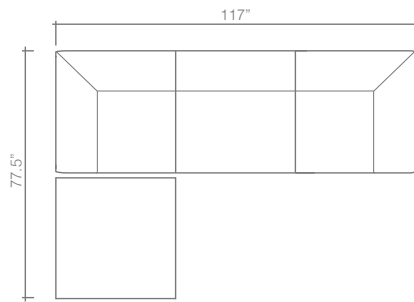

OTIS

(MODULAR)
 COLLECTION

Top
 Sofa w/ Ottoman
 (2 Corners/1 Armless Chair/1 Ottoman)

Corner

Armless Chair

Corner

Corner/Arm

Armless Chair

Sofa
 (2 Corners/ 1 Armless Chair)

Love Seat
 (2 Corners)

Ottoman

Arms Detachable: No

No other components available*

GENERAL INFORMATION:

- *dye-lot of the actual fabric and the swatch may not be exact match
- *overall dimensions may vary +/- 1"
- *see fabric swatch for exact colour
- * Sectional clips are not required
- * Alligator clips available by request

SPECIFICATIONS:

- Back:** Tight
- Body:** Flange on arms, inside and outside back.
- Seat:** Tight, foam w/feather top
- Suspension:** Seat: Springs | Back: Webbing

LEG:

Plastic 1.5"