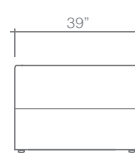

OTIS

(MODULAR)
 COLLECTION

Top
 Sofa w/ Ottoman
 (2 Corners/1 Armless Chair/1 Ottoman)

Corner

Armless Chair

Corner

Corner/Arm

Armless Chair

Sofa
 (2 Corners/ 1 Armless Chair)

Love Seat
 (2 Corners)

Ottoman

Arms Detachable: No

No other components available*

GENERAL INFORMATION:

- *dye-lot of the actual fabric and the swatch may not be exact match
- *overall dimensions may vary +/- 1"
- *see fabric swatch for exact colour
- * Sectional clips are not required
- * Alligator clips available by request