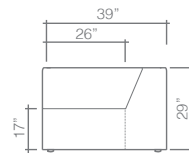

Corner/Arm