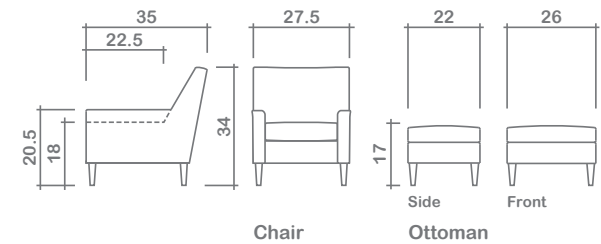

Oslo Collection

Arms Detachable: No

Sofa Beds Available: No

GENERAL INFORMATION:

- *dye-lot of the actual fabric and the swatch may not be exact match
- *no zipper/inserts in fibre filled toss pillows
- *overall dimensions may vary +/- 1"
- *see fabric swatch for exact colour

SPECIFICATIONS:

- Back:** Tight
- Body Piping:** Outside arms & back
- Seat Cushions:** Box band, simple, 5" thick Foam w/ polyester fibre wrap
- Suspension:** Seat: Springs | Back: Webbing

LEG:

McKenna Dark