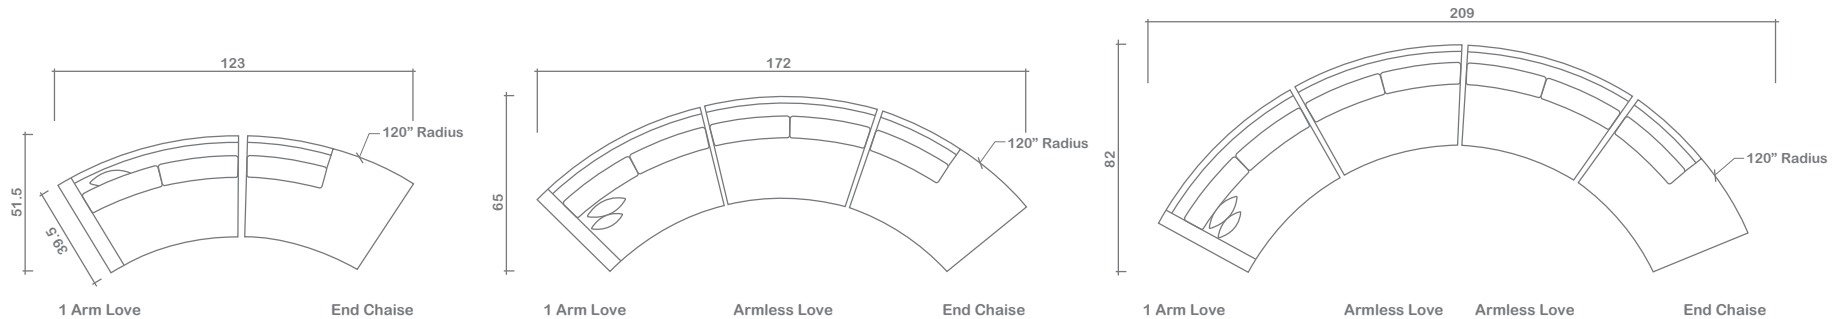

Odessa Sectional Planner

Configuration Suggestions

GENERAL INFORMATION:

*dye-lot of the actual fabric and the swatch may not be exact match
 *no zipper/inserts in fibre filled toss pillows
 *overall dimensions may vary +/- 1"

*see fabric swatch for exact colour
 *standard with alligator clips
 *toss pillows on one arm pieces only