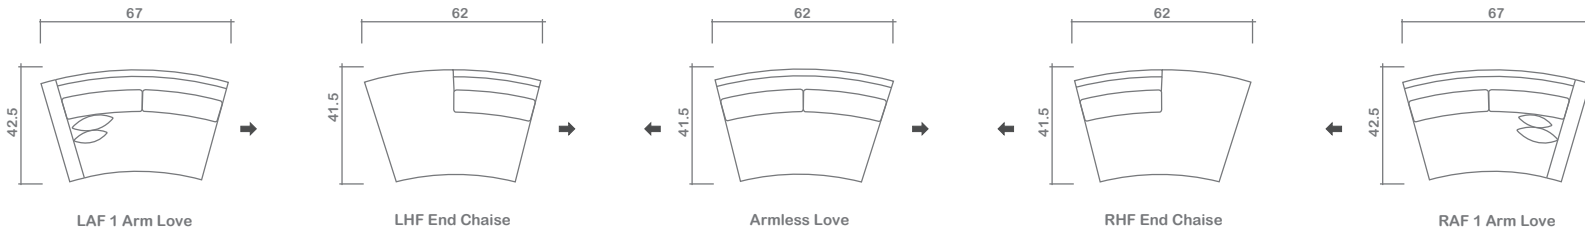

Odessa Sectional Planner

Configuration Suggestions

GENERAL INFORMATION:

*dye-lot of the actual fabric and the swatch may not be exact match
 *no zipper/inserts in fibre filled toss pillows
 *overall dimensions may vary +/- 1"

*see fabric swatch for exact colour
 *standard with alligator clips
 *toss pillows on one arm pieces only