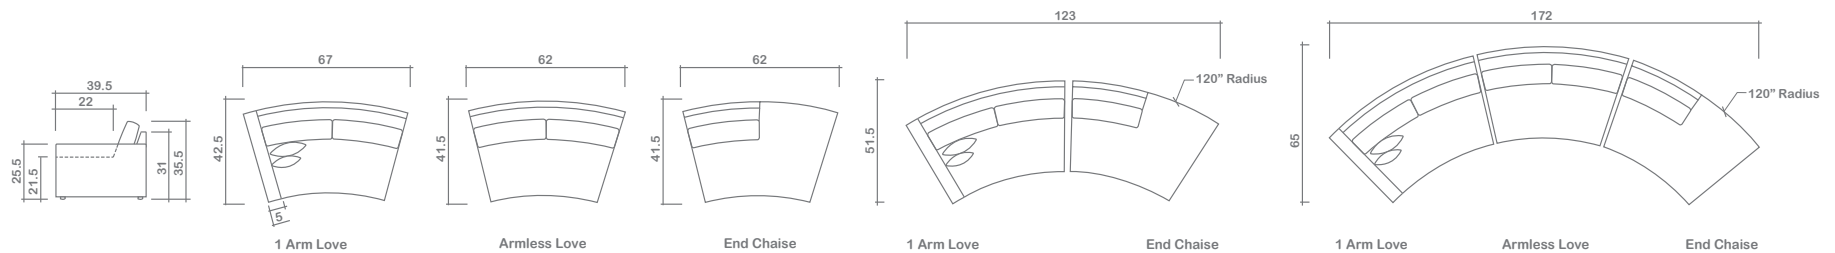

Odessa Collection

Arms Detachable: No

See Odessa Sectional Planner for more components

Sofa Beds Available: No

GENERAL INFORMATION:

- *dye-lot of the actual fabric and the swatch may not be exact match
- *no zipper/inserts in fibre filled toss pillows
- *overall dimensions may vary +/- 1"
- *see fabric swatch for exact colour
- *standard with alligator clips

SPECIFICATIONS:

- Back:** Loose
- Back Pillows:** Box band, top stitch, feather/fibre fill
- Seat Cushions:** Box band, top stitch, 4" thick foam core wrapped with feather/fibre blend
- Suspension:** Seat: Springs | Back: Webbing
- Toss Pillows:** 18" x 18", 20" x 20", simple, feather/fibre blend fill inserts
- *Toss pillows on one arm pieces only

LEG:

Plastic 2.5"