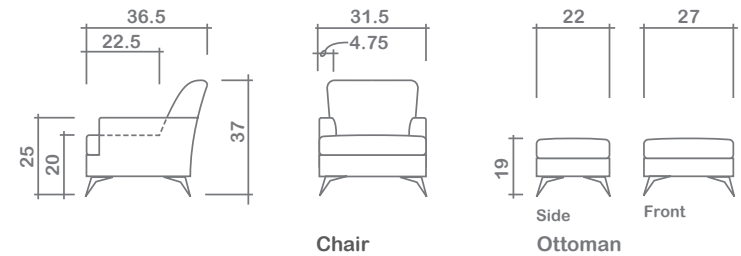

Oaklyn Chair

Sofa Beds Available: No

GENERAL INFORMATION:

- *dye-lot of the actual fabric and the swatch may not be exact match
- *overall dimensions may vary +/- 1"
- *see fabric swatch for exact colour

SPECIFICATIONS:

- Back:** Tight
- Body:** Piping on arms (outside)
- Seat Cushions:** Box band, T-lug, piped, 6" thick foam w/ polyester fibre wrap
- Suspension:** Seat: Springs | Back: Springs

LEG:

Selena Black