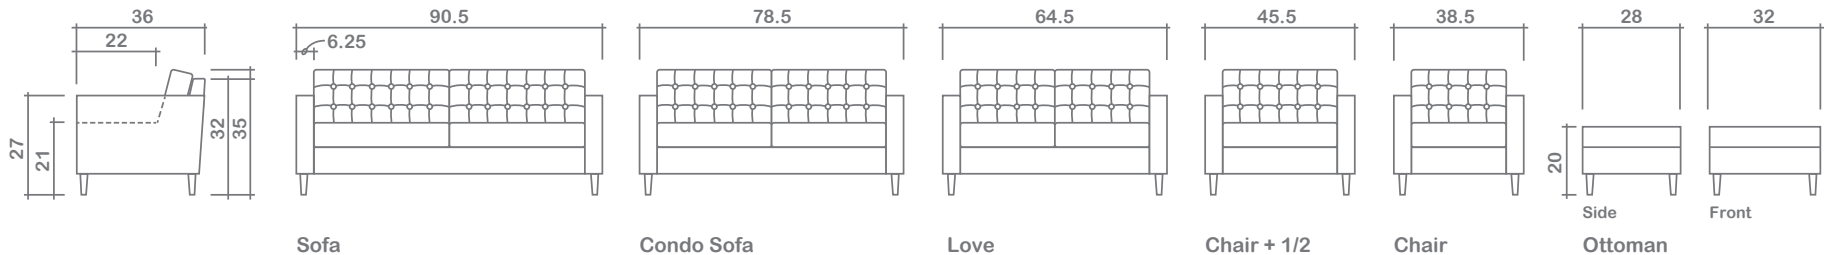

New York Collection

Top
 Sofa Chaise w/ Reversible Ottoman

Arms Detachable: No

See New York Sectional Planner for more components

Sofa Beds Available: No

GENERAL INFORMATION:

- *dye-lot of the actual fabric and the swatch may not be exact match
- *no zipper/inserts in fibre filled toss pillows
- *overall dimensions may vary +/- 1"
- *see fabric swatch for exact colour

SPECIFICATIONS:

- Back:** Loose
- Back Pillows:** Box band, piped, vertical & horizontal pleats w/ buttons: SF-6 X 2 rows, CSF-5 X 2 rows, LS-4 X 2 rows, C5-5 X 2 rows, CH-4 X 2 rows each side, foam fill
- Body Piping:** Arms
- Seat Cushions:** Box band, piped, 7" thick Foam w/ polyester fibre wrap
- Suspension:** Seat: Springs | Back: Webbing
- Toss Pillows:** Bolster, simple, 5" X 5" square, foam fill