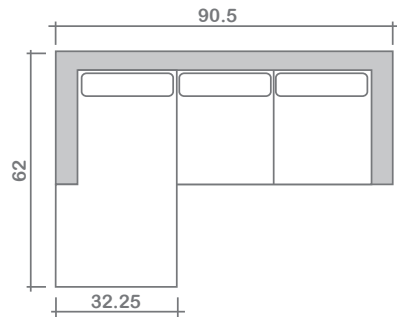

New York Collection

Top
 Sofa Chaise w/ Reversible Ottoman

Arms Detachable: No

See New York Sectional Planner for more components

Sofa Beds Available: No

GENERAL INFORMATION:

- *dye-lot of the actual fabric and the swatch may not be exact match
- *no zipper/inserts in fibre filled toss pillows
- *overall dimensions may vary +/- 1"
- *see fabric swatch for exact colour

SPECIFICATIONS:

- Back:** Loose
- Back Pillows:** Box band, piped, vertical & horizontal pleats w/ buttons: SF-6 X 2 rows, CSF-5 X 2 rows, LS-4 X 2 rows, C5-5 X 2 rows, CH-4 X 2 rows each side, foam fill
- Body Piping:** Arms
- Seat Cushions:** Box band, piped, 7" thick Foam w/ polyester fibre wrap
- Suspension:** Seat: Springs | Back: Webbing
- Toss Pillows:** Bolster, simple, 5" X 5" square, foam fill