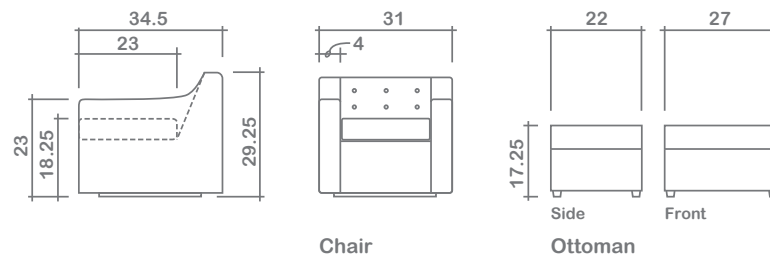

Naomi Chair

Arms Detachable: No

No other items available in this style

GENERAL INFORMATION:

- *dye-lot of the actual fabric and the swatch may not be exact match
- *no zipper/inserts in fibre filled toss pillows
- *overall dimensions may vary +/- 1"
- *see fabric swatch for exact colour

SPECIFICATIONS:

- Back:** Tight, 6 buttons (3 x 2 rows)
- Body:** Top stitch
- Seat Cushion:** Box band, top stitch, 7" thick crown Foam w/ polyester fibre wrap
- Suspension:** Seat: Springs | Back: Springs

LEG:

Swivel Base

Ottoman: Knock-in 1.5"