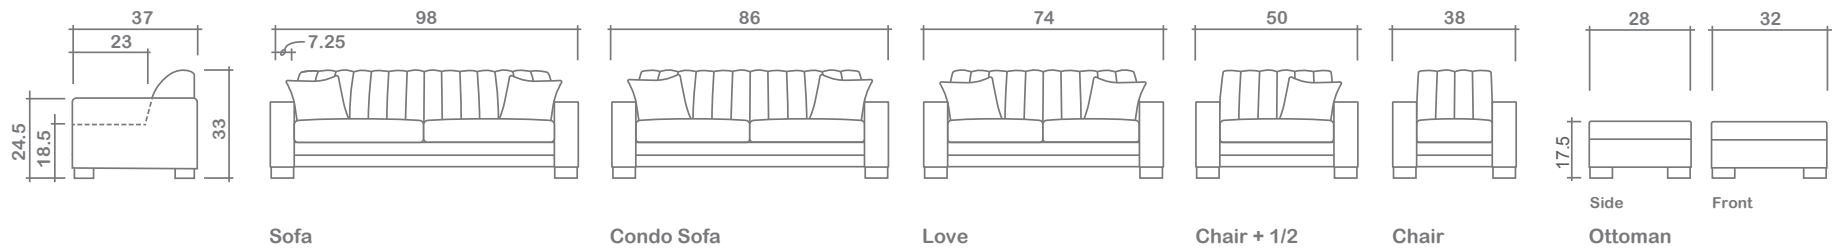

Nadine Collection

Top
 Sofa Chaise w/ Reversible Ottoman

Arms Detachable: No

Sofa Beds Available: Yes (Dimensions vary to accommodate bed mechanism)

GENERAL INFORMATION:

- *dye-lot of the actual fabric and the swatch may not be exact match
- *fabric yardage for plain, railroaded 54" bolt
- *no zipper/inserts in fibre filled toss pillows
- *overall dimensions may vary +/- 1"
- *see fabric swatch for exact colour

SPECIFICATIONS:

- Back:** Tight, channels, (SF-14, CSF-12, LS-10, C5-6, CH-4)
- Body:** Piping on arms & kickplate
- Seat Cushions:** Box band, piped, 7" thick crown foam w/ polyester fibre wrap
- Suspension:** Seat: Springs | Back: Springs
- Toss Pillows:** Square, 20" x 20", simple, fibre fill

SOFABEDS:

- Overall height, seat height & arm height increases by 3"
- Overall depth of sofabed increases approximately 53" when opened

LEG:

Uptown Dark