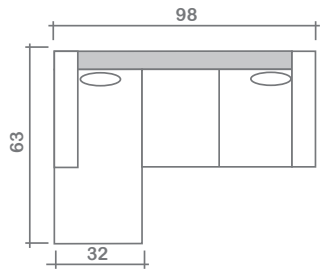

Nadine Collection

Top
 Sofa Chaise w/ Reversible Ottoman

Arms Detachable: No

Sofa Beds Available: Yes (Dimensions vary to accommodate bed mechanism)

GENERAL INFORMATION:

- *dye-lot of the actual fabric and the swatch may not be exact match
- *fabric yardage for plain, railroaded 54" bolt
- *no zipper/inserts in fibre filled toss pillows
- *overall dimensions may vary +/- 1"
- *see fabric swatch for exact colour

SPECIFICATIONS:

- Back:** Tight, channels, (SF-14, CSF-12, LS-10, C5-6, CH-4)
- Body:** Piping on arms & kickplate
- Seat Cushions:** Box band, piped, 7" thick crown foam w/ polyester fibre wrap
- Suspension:** Seat: Springs | Back: Springs
- Toss Pillows:** Square, 20" x 20", simple, fibre fill

SOFABEDS:

- Overall height, seat height & arm height increases by 3"
- Overall depth of sofabed increases approximately 53" when opened

LEG:

Uptown Dark