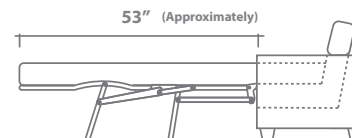

Nadine Collection

Top
 Sofa Chaise w/ Reversible Ottoman

Arms Detachable: No

Sofa Beds Available: Yes (Dimensions vary to accommodate bed mechanism)

GENERAL INFORMATION:

- *dye-lot of the actual fabric and the swatch may not be exact match
- *fabric yardage for plain, railroaded 54" bolt
- *no zipper/inserts in fibre filled toss pillows
- *overall dimensions may vary +/- 1"
- *see fabric swatch for exact colour

SPECIFICATIONS:

- Back:** Tight, channels, (SF-14, CSF-12, LS-10, C5-6, CH-4)
- Body:** Piping on arms & kickplate
- Seat Cushions:** Box band, piped, 7" thick crown foam w/ polyester fibre wrap
- Suspension:** Seat: Springs | Back: Springs
- Toss Pillows:** Square, 20" x 20", simple, fibre fill

SOFABEDS:

- Overall height, seat height & arm height increases by 3"
- Overall depth of sofabed increases approximately 53" when opened

LEG:

Uptown Dark