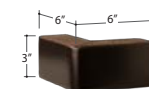

- *dye-lot of the actual fabric and the swatch may not be exact match
- *height from top of siderails to top of slats is 2.5"
- *overall dimensions may vary +/- 1"
- *see fabric swatch for exact colour

SPECIFICATIONS:

- Headboard:** With channels, King-10, Queen-8, Double-7, Single-5
- Footboard:** With Channels, King-10, Queen-8, Double-7, Single-5

ASSEMBLY COMPONENTS:

- Footboard • Headboard
- Siderails w/ hardware • Metal frame w/ slats • Legs
- Floorboards (storage beds only)

STANDALONE HEADBOARD:

- Same dimensions & configurations

STORAGE BED:

- Same dimensions & configurations

LEG:

Footboard/headboard:
Uptown Dark

Centre leg on slat frame:
Metal 12" Black