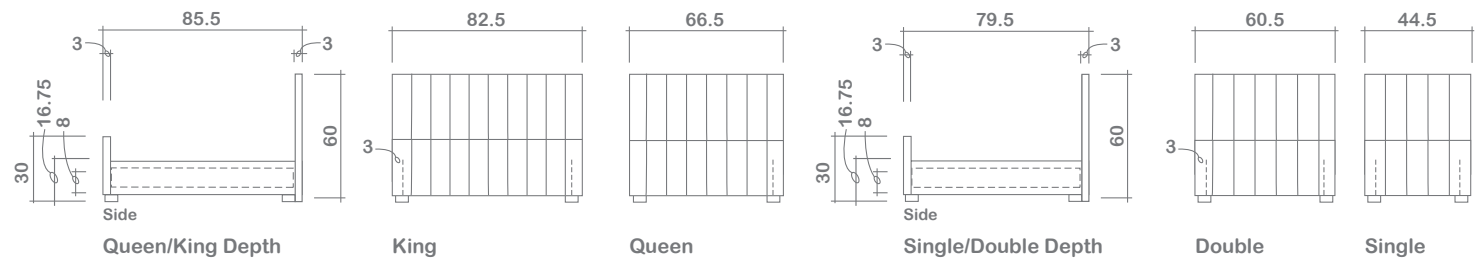

Nada Bed Collection

King, Queen & Double Sizes: Folding (2 halves) metal frame w/ wood slats | **Single Sizes:** Single piece metal frame w/ wood slats

Also Available: Headboards & beds with storage

GENERAL INFORMATION:

- *dye-lot of the actual fabric and the swatch may not be exact match
- *height from top of siderails to top of slats is 2.5"
- *overall dimensions may vary +/- 1"
- *see fabric swatch for exact colour

SPECIFICATIONS:

- Headboard:** With channels, King-10, Queen-8, Double-7, Single-5
- Footboard:** With Channels, King-10, Queen-8, Double-7, Single-5

ASSEMBLY COMPONENTS:

- Footboard • Headboard
- Siderails w/ hardware • Metal frame w/ slats • Legs
- Floorboards (storage beds only)

STANDALONE HEADBOARD:

- Same dimensions & configurations

STORAGE BED:

- Same dimensions & configurations

LEG:

Footboard/headboard:
Uptown Dark

Centre leg on slat frame:
Metal 12" Black